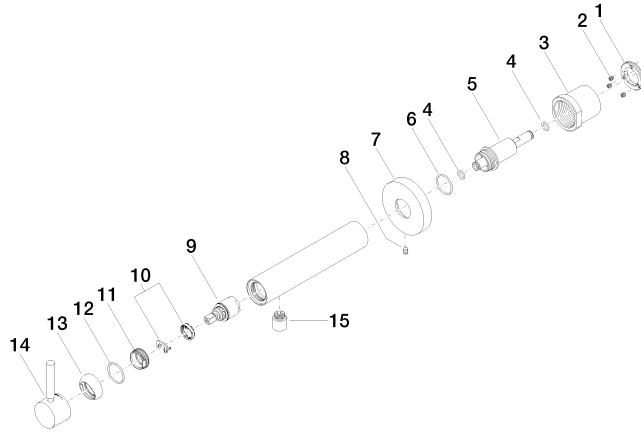

META Wall-mounted single-lever basin mixer without pop-up waste - Brushed Dark Platinum

META

36 804 661

- 160mm projection
- fixed spout
- circular, air-enriched flow
- hole diameter 60 mm
- rosette Ø 78 mm
- max. flow 5.7 l/min
- lead-free
- with single-point mounting
- This product can help a building meet the requirements of Green Building Rating Systems, e.g. LEED®, BREEAM®, DGNB
- WRAS 2003025

Required miscellaneous

- Concealed wall mounting -** 35 003 970 90
- min. recess depth 78 mm
 - max. recess depth 103 mm

36 804 661
mm [inches]

Flow rate chart

36 804 661

Spare parts list

No.	Item Number	Name	Quantity used	Delivery time
1	09 24 77 002 90	nut	1	2
2	90 31 11 030 00 90	pin	3	2
3	09 21 02 128 90	sleeve	1	2
4	09 14 10 139 90	seal	2	2
5	09 24 04 210 10 90	nipple	1	2
6	90 14 10 063 00 90	seal	1	2
7	09 27 88 009-99	rosette	1	60
8	09 31 11 144 90	pin	1	2
9	90 15 05 044 00 90	cartridge	1	2
10	90 28 10 148 00 90	accessories	1	2
11	09 24 04 266 90	nut	1	2
12	09 14 10 120 90	seal	1	2
13	09 28 30 043-99	cover	1	30
14	90 20 66 024 00-99	handle	1	30
15	90 23 01 168 00-99	aerator	1	30