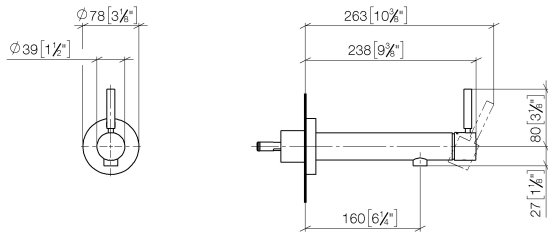

META Wall-mounted single-lever basin mixer without pop-up waste - Brushed Dark Platinum

META

36 804 661

- 160mm projection
- fixed spout
- circular, air-enriched flow
- hole diameter 60 mm
- rosette Ø 78 mm
- max. flow 5.7 l/min
- lead-free
- with single-point mounting
- This product can help a building meet the requirements of Green Building Rating Systems, e.g. LEED®, BREEAM®, DGNB
- WRAS 2003025

Required miscellaneous

- Concealed wall mounting -** 35 003 970 90
- min. recess depth 78 mm
 - max. recess depth 103 mm

36 804 661
mm [inches]

Flow rate chart

36 804 661

Spare parts list

No.	Item Number	Name	Quantity used	Delivery time
1	09 24 77 002 90	nut	1	2
2	90 31 11 030 00 90	pin	3	2
3	09 21 02 128 90	sleeve	1	2
4	09 14 10 139 90	seal	2	2
5	09 24 04 210 10 90	nipple	1	2
6	90 14 10 063 00 90	seal	1	2
7	09 27 88 009-99	rosette	1	60
8	09 31 11 144 90	pin	1	2
9	90 15 05 044 00 90	cartridge	1	2
10	90 28 10 148 00 90	accessories	1	2
11	09 24 04 266 90	nut	1	2
12	09 14 10 120 90	seal	1	2
13	09 28 30 043-99	cover	1	30
14	90 20 66 024 00-99	handle	1	30
15	90 23 01 168 00-99	aerator	1	30