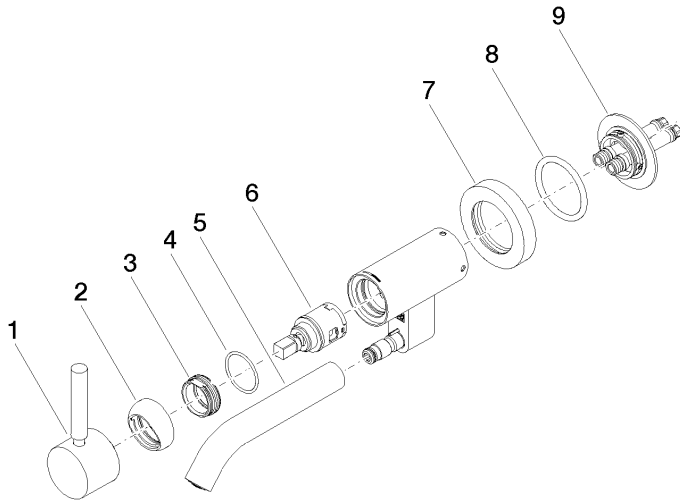

**META Wall-mounted single-lever basin mixer without pop-up waste - Dark Chrome**

META

36 805 660

- 185mm projection
- fixed spout
- circular, air-enriched flow
- hole diameter 35 mm
- rosette Ø 60 mm
- max. flow 5.7 l/min
- lead-free
- with single-point mounting
- This product can help a building meet the requirements of Green Building Rating Systems, e.g. LEED®, BREEAM®, DGNB
- WRAS 240102017

36 805 660  
mm [inches]

**Flow rate chart**

**Certificates**

LGA\_38421.

WRAS\_240102017.

36 805 660  
Parts for other  
finishes can be found  
here: Chrome

### Spare parts list

No.	Item Number	Name	Quantity used	Delivery time
1	90 20 66 030 00-19	handle	1	20
2	09 28 30 043-19	cover	1	20
3	09 24 04 266 90	nut	1	2
4	09 14 10 120 90	seal	1	2
5	90 11 06 217 00-19	spout	1	20
6	90 15 05 042 00 90	cartridge	1	2
7	09 27 89 004-19	rosette	1	20
8	09 14 10 041 90	seal	1	2
9	90 30 11 296 00 90	flange	1	2