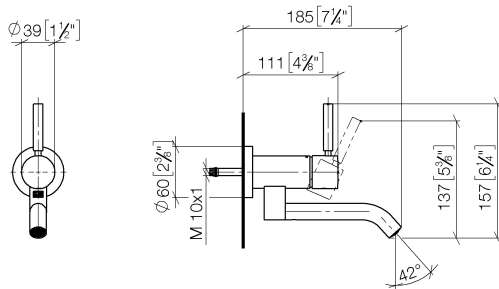

META Wall-mounted single-lever basin mixer without pop-up waste - Brushed Bronze

META

36 805 660

- 185mm projection
- fixed spout
- circular, air-enriched flow
- hole diameter 35 mm
- rosette Ø 60 mm
- max. flow 5.7 l/min
- lead-free
- with single-point mounting
- This product can help a building meet the requirements of Green Building Rating Systems, e.g. LEED®, BREEAM®, DGNB
- WRAS 240102017

Required miscellaneous

- Concealed wall mounting -** 35 050 970 90
- min. recess depth 80 mm
 - max. recess depth 105 mm

36 805 660
mm [inches]

Flow rate chart

Certificates

LGA_38421.

WRAS_240102017.

36 805 660

Spare parts list

No.	Item Number	Name	Quantity used	Delivery time
1	90 20 66 030 00-42	handle	1	30
2	09 28 30 043-42	cover	1	60
3	09 24 04 266 90	nut	1	2
4	09 14 10 120 90	seal	1	2
5	90 11 06 217 00-42	spout	1	30
6	90 15 05 042 00 90	cartridge	1	2
7	09 27 89 004-42	rosette	1	60
8	09 14 10 041 90	seal	1	2
9	90 30 11 296 00 90	flange	1	2