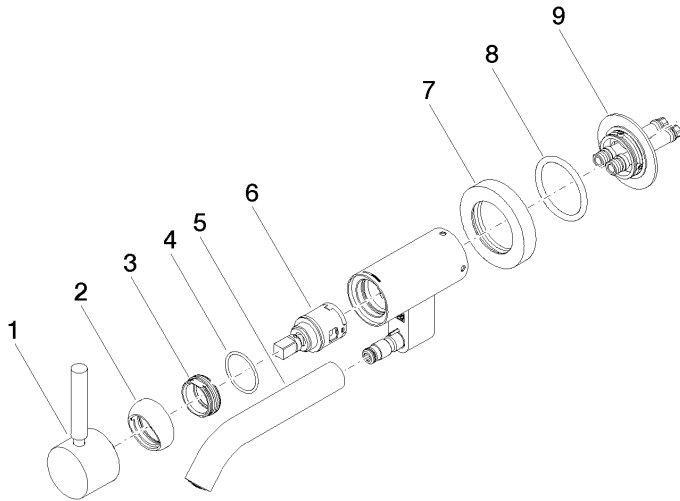

META Wall-mounted single-lever basin mixer without pop-up waste - Brushed Bronze

META

36 805 660

- 185mm projection
- fixed spout
- circular, air-enriched flow
- hole diameter 35 mm
- rosette Ø 60 mm
- max. flow 5.7 l/min
- lead-free
- with single-point mounting
- This product can help a building meet the requirements of Green Building Rating Systems, e.g. LEED®, BREEAM®, DGNB
- WRAS 240102017

Required miscellaneous

- Concealed wall mounting -** 35 050 970 90
- min. recess depth 80 mm
 - max. recess depth 105 mm

36 805 660
mm [inches]

Flow rate chart

Certificates

LGA_38421.

WRAS_240102017.

36 805 660

Spare parts list

No.	Item Number	Name	Quantity used	Delivery time
1	90 20 66 030 00-42	handle	1	30
2	09 28 30 043-42	cover	1	60
3	09 24 04 266 90	nut	1	2
4	09 14 10 120 90	seal	1	2
5	90 11 06 217 00-42	spout	1	30
6	90 15 05 042 00 90	cartridge	1	2
7	09 27 89 004-42	rosette	1	60
8	09 14 10 041 90	seal	1	2
9	90 30 11 296 00 90	flange	1	2