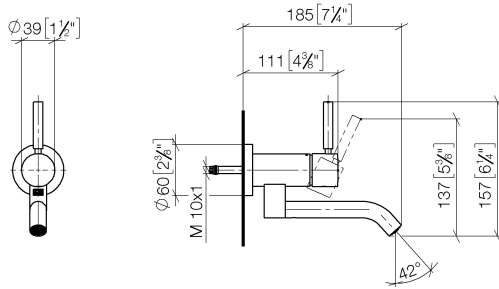

META Wall-mounted single-lever basin mixer without pop-up waste - Brushed Chrome

META

36 805 660

- 185mm projection
- fixed spout
- circular, air-enriched flow
- hole diameter 35 mm
- rosette Ø 60 mm
- max. flow 5.7 l/min
- lead-free
- with single-point mounting
- This product can help a building meet the requirements of Green Building Rating Systems, e.g. LEED®, BREEAM®, DGNB
- WRAS 240102017

Required miscellaneous

- Concealed wall mounting -** 35 050 970 90
- max. recess depth 105 mm
 - min. recess depth 80 mm

36 805 660
mm [inches]

Flow rate chart

Certificates

LGA_38421.

WRAS_240102017.

36 805 660

Spare parts list

No.	Item Number	Name	Quantity used	Delivery time
1	90 20 66 030 00-93	handle	1	20
2	09 28 30 043-93	cover	1	20
3	09 24 04 266 90	nut	1	2
4	09 14 10 120 90	seal	1	2
5	90 11 06 217 00-93	spout	1	20
6	90 15 05 042 00 90	cartridge	1	2
7	09 27 89 004-93	rosette	1	60
8	09 14 10 041 90	seal	1	2
9	90 30 11 296 00 90	flange	1	2