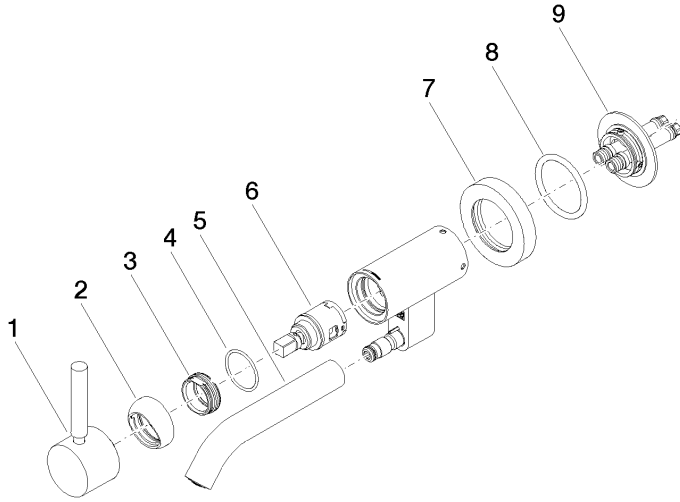

META Wall-mounted single-lever basin mixer without pop-up waste - Brushed Chrome

META

36 805 660

- 185mm projection
- fixed spout
- circular, air-enriched flow
- hole diameter 35 mm
- rosette Ø 60 mm
- max. flow 5.7 l/min
- lead-free
- with single-point mounting
- This product can help a building meet the requirements of Green Building Rating Systems, e.g. LEED®, BREEAM®, DGNB
- WRAS 240102017

Required miscellaneous

- Concealed wall mounting -** 35 050 970 90
- max. recess depth 105 mm
 - min. recess depth 80 mm

36 805 660
mm [inches]

Flow rate chart

Certificates

LGA_38421.

WRAS_240102017.

36 805 660

Spare parts list

No.	Item Number	Name	Quantity used	Delivery time
1	90 20 66 030 00-93	handle	1	20
2	09 28 30 043-93	cover	1	20
3	09 24 04 266 90	nut	1	2
4	09 14 10 120 90	seal	1	2
5	90 11 06 217 00-93	spout	1	20
6	90 15 05 042 00 90	cartridge	1	2
7	09 27 89 004-93	rosette	1	60
8	09 14 10 041 90	seal	1	2
9	90 30 11 296 00 90	flange	1	2