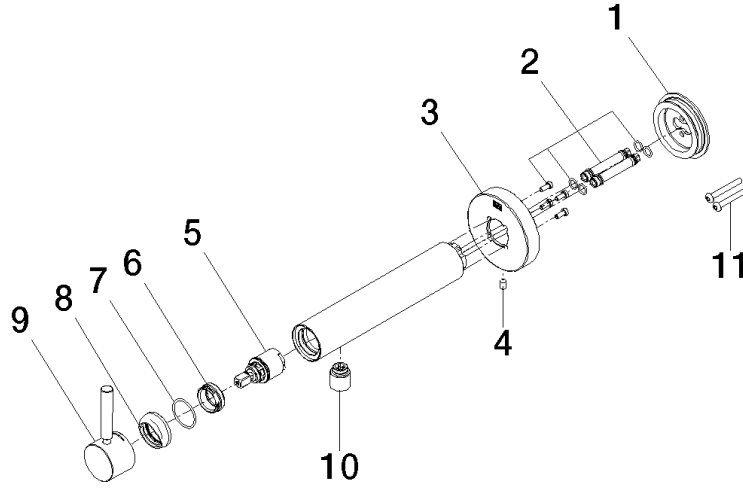

36 805 661

- 160mm projection
- fixed spout
- circular, air-enriched flow
- hole diameter 60 mm
- rosette Ø 78 mm
- max. spout flow rate 5.7 l/min
- lead-free
- with single-point mounting

	Chrome	36 805 661-00
	Brushed Platinum	36 805 661-06
	Dark Chrome	36 805 661-19
	Light Gold	36 805 661-26
	Brushed Light Gold	36 805 661-27
	Matte Black	36 805 661-33
	Brushed Bronze	36 805 661-42
	Brushed Champagne (22kt Gold)	36 805 661-46
	Champagne (22kt Gold)	36 805 661-47
	Brushed Chrome	36 805 661-93
	Brushed Dark Platinum	36 805 661-99

Required miscellaneous

- Concealed wall mounting -** 35 050 970 90
- min. recess depth 80 mm
 - max. recess depth 105 mm

36 805 661

Flow rate chart

36 805 661

Spare parts list

No.	Item Number	Name	Quantity used	Delivery time
1	90 30 11 232 00 90	disc	1	10
2	90 24 01 046 01 90	connection	2	10
3	90 27 66 026 00-00	rosette	1	10
4	09 31 11 144 90	pin	1	2
5	90 15 05 044 00 90	cartridge	1	2
6	09 24 04 266 90	nut	1	2
7	09 14 10 120 90	seal	1	2
8	09 28 30 043-00	cover	1	10
9	90 20 66 024 00-00	handle	1	10
10	90 23 01 168 00-00	aerator	1	10
11	90 30 30 229 00 90	screw	2	10