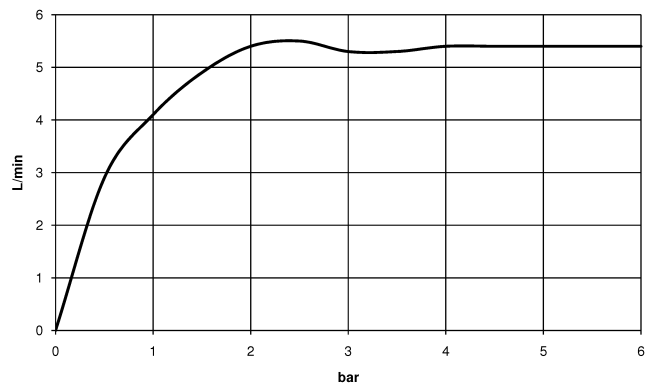

META Wall-mounted single-lever basin mixer without pop-up waste - Dark Chrome

META

36 805 661

- 160mm projection
- fixed spout
- circular, air-enriched flow
- hole diameter 60 mm
- rosette Ø 78 mm
- max. spout flow rate 5.7 l/min
- lead-free
- with single-point mounting

Required miscellaneous

- Concealed wall mounting -** 35 050 970 90
- min. recess depth 80 mm
 - max. recess depth 105 mm

36 805 661

mm [inches]

Flow rate chart

36 805 661

Spare parts list

No.	Item Number	Name	Quantity used	Delivery time
1	90 30 11 232 00 90	disc	1	10
2	90 24 01 046 01 90	connection	2	10
3	90 27 66 026 00-19	rosette	1	-
Spare part can no longer be ordered, please order the replacement item				
4	09 31 11 144 90	pin	1	2
5	90 15 05 044 00 90	cartridge	1	2
6	09 24 04 266 90	nut	1	2
7	09 14 10 120 90	seal	1	2
8	09 28 30 043-19	cover	1	20
9	90 20 66 024 00-19	handle	1	20
10	90 23 01 168 00-19	aerator	1	20
11	90 30 30 229 00 90	screw	2	10