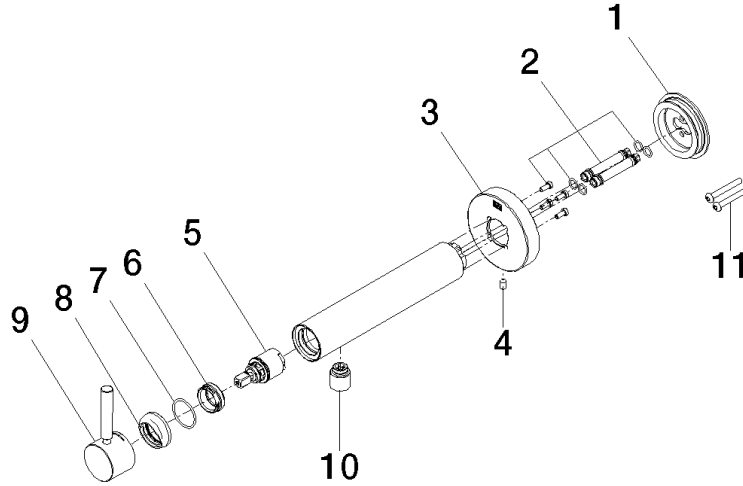

META Wall-mounted single-lever basin mixer without pop-up waste - Dark Chrome

META

36 805 661

- 160mm projection
- fixed spout
- circular, air-enriched flow
- hole diameter 60 mm
- rosette Ø 78 mm
- max. spout flow rate 5.7 l/min
- lead-free
- with single-point mounting

Required miscellaneous

- Concealed wall mounting -** 35 050 970 90
- min. recess depth 80 mm
 - max. recess depth 105 mm

36 805 661

mm [inches]

Flow rate chart

36 805 661

Spare parts list

No.	Item Number	Name	Quantity used	Delivery time
1	90 30 11 232 00 90	disc	1	10
2	90 24 01 046 01 90	connection	2	10
3	90 27 66 026 00-19	rosette	1	-
Spare part can no longer be ordered, please order the replacement item				
4	09 31 11 144 90	pin	1	2
5	90 15 05 044 00 90	cartridge	1	2
6	09 24 04 266 90	nut	1	2
7	09 14 10 120 90	seal	1	2
8	09 28 30 043-19	cover	1	20
9	90 20 66 024 00-19	handle	1	20
10	90 23 01 168 00-19	aerator	1	20
11	90 30 30 229 00 90	screw	2	10