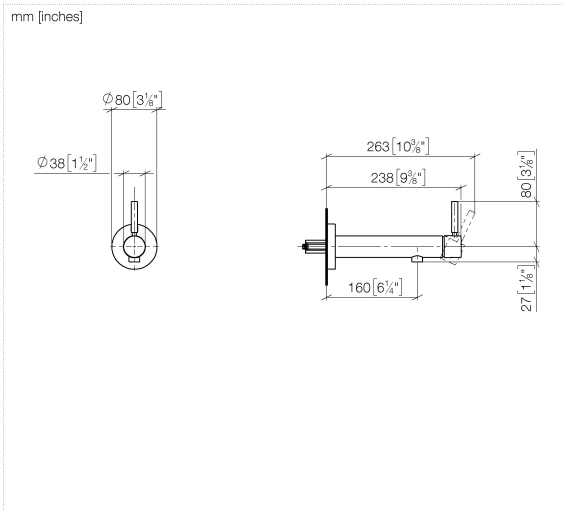

36 805 661

- 160mm projection
- fixed spout
- circular, air-enriched flow
- hole diameter 60 mm
- rosette Ø 78 mm
- max. spout flow rate 5.7 l/min
- lead-free
- with single-point mounting

	Light Gold	36 805 661-26
	Chrome	36 805 661-00
	Brushed Platinum	36 805 661-06
	Dark Chrome	36 805 661-19
	Brushed Light Gold	36 805 661-27
	Matte Black	36 805 661-33
	Brushed Bronze	36 805 661-42
	Brushed Champagne (22kt Gold)	36 805 661-46
	Champagne (22kt Gold)	36 805 661-47
	Brushed Chrome	36 805 661-93
	Brushed Dark Platinum	36 805 661-99

Required miscellaneous

- Concealed wall mounting -** 35 050 970 90
- min. recess depth 80 mm
  - max. recess depth 105 mm

36 805 661

**Flow rate chart**

36 805 661

### Spare parts list

No.	Item Number	Name	Quantity used	Delivery time
1	90 30 11 232 00 90	disc	1	10
2	90 24 01 046 01 90	connection	2	10
3	90 27 66 026 00-26	rosette	1	-
Spare part can no longer be ordered, please order the replacement item				
4	09 31 11 144 90	pin	1	2
5	90 15 05 044 00 90	cartridge	1	2
6	09 24 04 266 90	nut	1	2
7	09 14 10 120 90	seal	1	2
8	09 28 30 043-26	cover	1	60
9	90 20 66 024 00-26	handle	1	30
10	90 23 01 168 00-26	aerator	1	30
11	90 30 30 229 00 90	screw	2	10