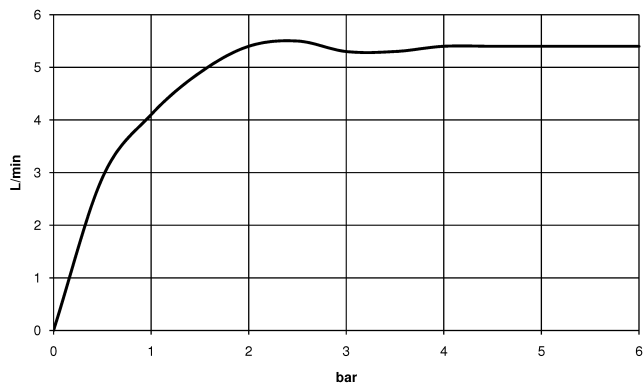

36 805 661

- 160mm projection
- fixed spout
- circular, air-enriched flow
- hole diameter 60 mm
- rosette Ø 78 mm
- max. spout flow rate 5.7 l/min
- lead-free
- with single-point mounting

	Light Gold	36 805 661-26
	Chrome	36 805 661-00
	Brushed Platinum	36 805 661-06
	Dark Chrome	36 805 661-19
	Brushed Light Gold	36 805 661-27
	Matte Black	36 805 661-33
	Brushed Bronze	36 805 661-42
	Brushed Champagne (22kt Gold)	36 805 661-46
	Champagne (22kt Gold)	36 805 661-47
	Brushed Chrome	36 805 661-93
	Brushed Dark Platinum	36 805 661-99

Required miscellaneous

- Concealed wall mounting -** 35 050 970 90
- min. recess depth 80 mm
  - max. recess depth 105 mm

36 805 661

**Flow rate chart**

36 805 661