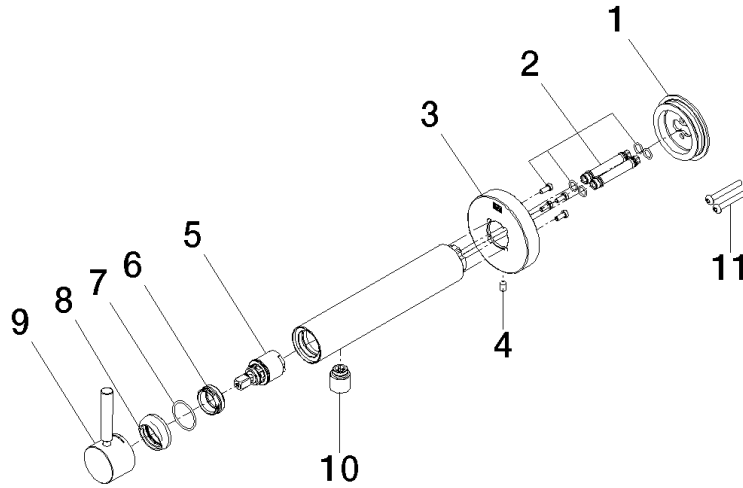

36 805 661

- 160mm projection
- fixed spout
- circular, air-enriched flow
- hole diameter 60 mm
- rosette Ø 78 mm
- max. spout flow rate 5.7 l/min
- lead-free
- with single-point mounting

	Light Gold	36 805 661-26
	Chrome	36 805 661-00
	Brushed Platinum	36 805 661-06
	Dark Chrome	36 805 661-19
	Brushed Light Gold	36 805 661-27
	Matte Black	36 805 661-33
	Brushed Bronze	36 805 661-42
	Brushed Champagne (22kt Gold)	36 805 661-46
	Champagne (22kt Gold)	36 805 661-47
	Brushed Chrome	36 805 661-93
	Brushed Dark Platinum	36 805 661-99

Required miscellaneous

- Concealed wall mounting -** 35 050 970 90
- min. recess depth 80 mm
  - max. recess depth 105 mm

36 805 661

**Flow rate chart**

36 805 661

### Spare parts list

No.	Item Number	Name	Quantity used	Delivery time
1	90 30 11 232 00 90	disc	1	10
2	90 24 01 046 01 90	connection	2	10
3	90 27 66 026 00-26	rosette	1	-
Spare part can no longer be ordered, please order the replacement item				
4	09 31 11 144 90	pin	1	2
5	90 15 05 044 00 90	cartridge	1	2
6	09 24 04 266 90	nut	1	2
7	09 14 10 120 90	seal	1	2
8	09 28 30 043-26	cover	1	60
9	90 20 66 024 00-26	handle	1	30
10	90 23 01 168 00-26	aerator	1	30
11	90 30 30 229 00 90	screw	2	10