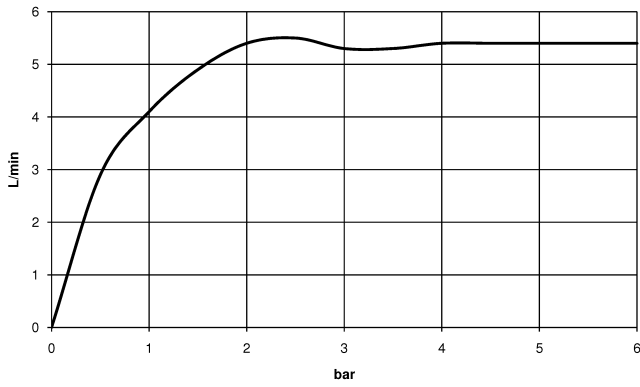

**META Wall-mounted single-lever basin mixer without pop-up waste - Matte Black**

META

36 805 661

- 160mm projection
- fixed spout
- circular, air-enriched flow
- hole diameter 60 mm
- rosette Ø 78 mm
- max. spout flow rate 5.7 l/min
- with single-point mounting

**Required miscellaneous**

- Concealed wall mounting -** 35 050 970 90
- min. recess depth 80 mm
  - max. recess depth 105 mm

36 805 661

Flow rate chart

36 805 661

Product version from 4/1/2024

**META Wall-mounted single-lever basin mixer without pop-up waste - Matte Black**