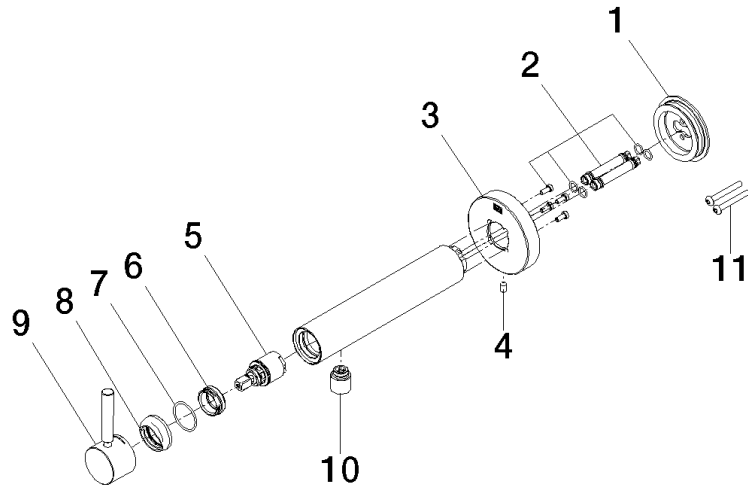

**META Wall-mounted single-lever basin mixer without pop-up waste - Matte Black**

META

36 805 661

- 160mm projection
- fixed spout
- circular, air-enriched flow
- hole diameter 60 mm
- rosette Ø 78 mm
- max. spout flow rate 5.7 l/min
- with single-point mounting

**Required miscellaneous**

- Concealed wall mounting -** 35 050 970 90
- min. recess depth 80 mm
  - max. recess depth 105 mm

36 805 661

Flow rate chart

36 805 661

Product version from 4/1/2024

**META Wall-mounted single-lever basin mixer without pop-up waste - Matte Black**

META

36 805 661

**Spare parts list**

**Product version from 4/1/2024**

No.	Item Number	Name	Quantity used	Delivery time
	90 30 11 232 00 90	disc	13	2