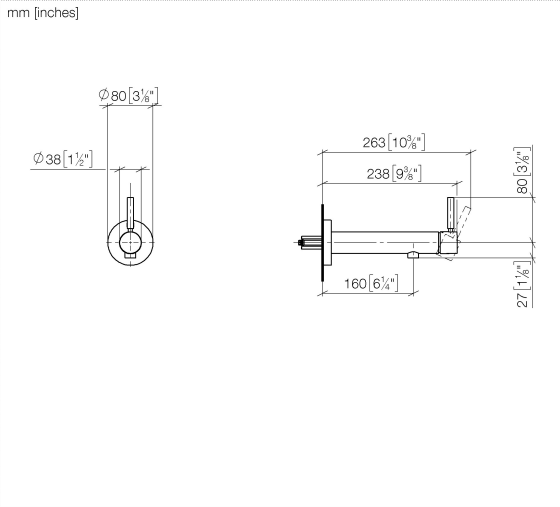

**META Wall-mounted single-lever basin mixer without pop-up waste - Matte Black**

META

36 805 661

- 160mm projection
- fixed spout
- circular, air-enriched flow
- hole diameter 60 mm
- rosette Ø 78 mm
- max. spout flow rate 5.7 l/min
- with single-point mounting

**Required miscellaneous**

- Concealed wall mounting -** 35 050 970 90
- min. recess depth 80 mm
  - max. recess depth 105 mm

36 805 661

Flow rate chart

36 805 661

Product version from 4/1/2024

**META Wall-mounted single-lever basin mixer without pop-up waste - Matte Black**

META

36 805 661

**Spare parts list**

**Product version from 4/1/2024**

No.	Item Number	Name	Quantity used	Delivery time
	90 30 11 232 00 90	disc	13	2