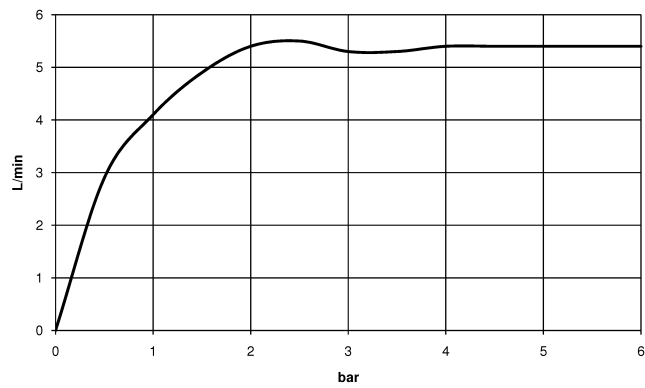

META Wall-mounted single-lever basin mixer without pop-up waste - Brushed Bronze

META

36 805 661

- 160mm projection
- fixed spout
- circular, air-enriched flow
- hole diameter 60 mm
- rosette Ø 78 mm
- max. spout flow rate 5.7 l/min
- lead-free
- with single-point mounting

36 805 661

mm [inches]

Flow rate chart

36 805 661
Parts for other
finishes can be found
here: [Chrome](#)

Spare parts list

No.	Item Number	Name	Quantity used	Delivery time
1	90 30 11 232 00 90	disc	1	10
2	90 24 01 046 01 90	connection	2	10
3	90 27 66 026 00-42	rosette	1	-
Spare part can no longer be ordered, please order the replacement item				
4	09 31 11 144 90	pin	1	2
5	90 15 05 044 00 90	cartridge	1	2
6	09 24 04 266 90	nut	1	2
7	09 14 10 120 90	seal	1	2
8	09 28 30 043-42	cover	1	60
9	90 20 66 024 00-42	handle	1	30
10	90 23 01 168 00-42	aerator	1	30
11	90 30 30 229 00 90	screw	2	10