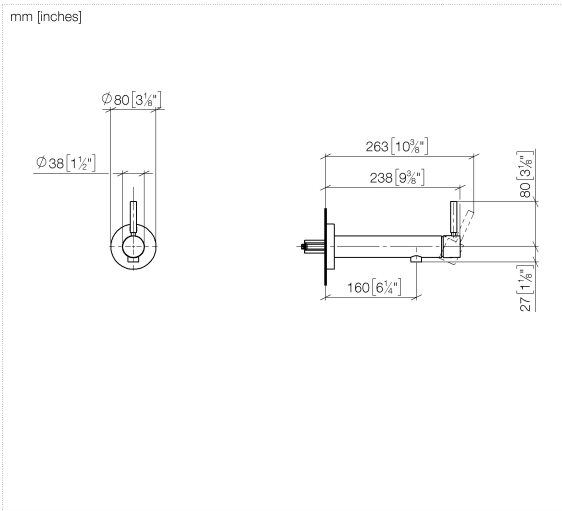

META Wall-mounted single-lever basin mixer without pop-up waste - Brushed Bronze

META

36 805 661

- 160mm projection
- fixed spout
- circular, air-enriched flow
- hole diameter 60 mm
- rosette Ø 78 mm
- max. spout flow rate 5.7 l/min
- lead-free
- with single-point mounting

36 805 661

mm [inches]

Flow rate chart

36 805 661
Parts for other
finishes can be found
here: [Chrome](#)

Spare parts list

No.	Item Number	Name	Quantity used	Delivery time
1	90 30 11 232 00 90	disc	1	10
2	90 24 01 046 01 90	connection	2	10
3	90 27 66 026 00-42	rosette	1	-
Spare part can no longer be ordered, please order the replacement item				
4	09 31 11 144 90	pin	1	2
5	90 15 05 044 00 90	cartridge	1	2
6	09 24 04 266 90	nut	1	2
7	09 14 10 120 90	seal	1	2
8	09 28 30 043-42	cover	1	60
9	90 20 66 024 00-42	handle	1	30
10	90 23 01 168 00-42	aerator	1	30
11	90 30 30 229 00 90	screw	2	10