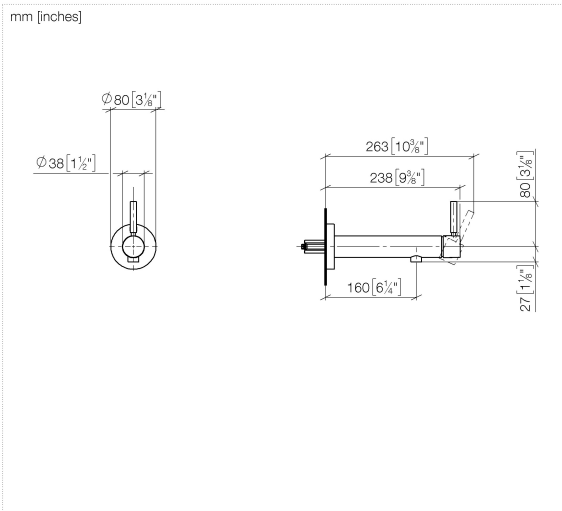

META Wall-mounted single-lever basin mixer without pop-up waste - Brushed Champagne (22kt Gold)

META

36 805 661

- 160mm projection
- fixed spout
- circular, air-enriched flow
- hole diameter 60 mm
- rosette Ø 78 mm
- max. spout flow rate 5.7 l/min
- lead-free
- with single-point mounting

Required miscellaneous

- Concealed wall mounting -** 35 050 970 90
- min. recess depth 80 mm
 - max. recess depth 105 mm

36 805 661

mm [inches]

Flow rate chart

36 805 661

Spare parts list

No.	Item Number	Name	Quantity used	Delivery time
1	90 30 11 232 00 90	disc	1	10
2	90 24 01 046 01 90	connection	2	10
3	90 27 66 026 00-46	rosette	1	-
Spare part can no longer be ordered, please order the replacement item				
4	09 31 11 144 90	pin	1	2
5	90 15 05 044 00 90	cartridge	1	2
6	09 24 04 266 90	nut	1	2
7	09 14 10 120 90	seal	1	2
8	09 28 30 043-46	cover	1	60
9	90 20 66 024 00-46	handle	1	30
10	90 23 01 168 00-46	aerator	1	30
11	90 30 30 229 00 90	screw	2	10