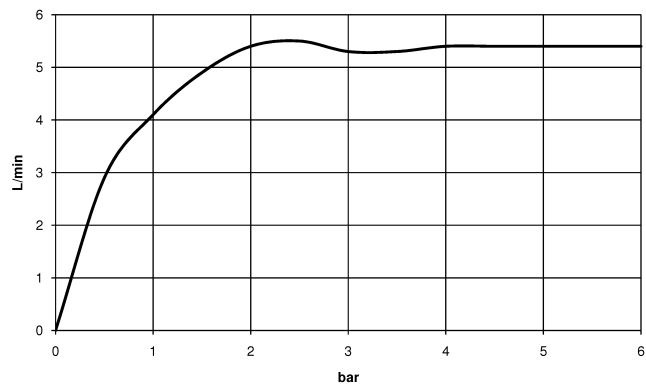

**META Wall-mounted single-lever basin mixer without pop-up waste -
Champagne (22kt Gold)**

META

36 805 661

- 160mm projection
- fixed spout
- circular, air-enriched flow
- hole diameter 60 mm
- rosette Ø 78 mm
- max. spout flow rate 5.7 l/min
- lead-free
- with single-point mounting

Required miscellaneous

- Concealed wall mounting -** 35 050 970 90
- min. recess depth 80 mm
 - max. recess depth 105 mm

36 805 661

mm [inches]

Flow rate chart

36 805 661

Spare parts list

No.	Item Number	Name	Quantity used	Delivery time
1	90 30 11 232 00 90	disc	1	10
2	90 24 01 046 01 90	connection	2	10
3	90 27 66 026 00-47	rosette	1	-
Spare part can no longer be ordered, please order the replacement item				
4	09 31 11 144 90	pin	1	2
5	90 15 05 044 00 90	cartridge	1	2
6	09 24 04 266 90	nut	1	2
7	09 14 10 120 90	seal	1	2
8	09 28 30 043-47	cover	1	60
9	90 20 66 024 00-47	handle	1	30
10	90 23 01 168 00-47	aerator	1	30
11	90 30 30 229 00 90	screw	2	10