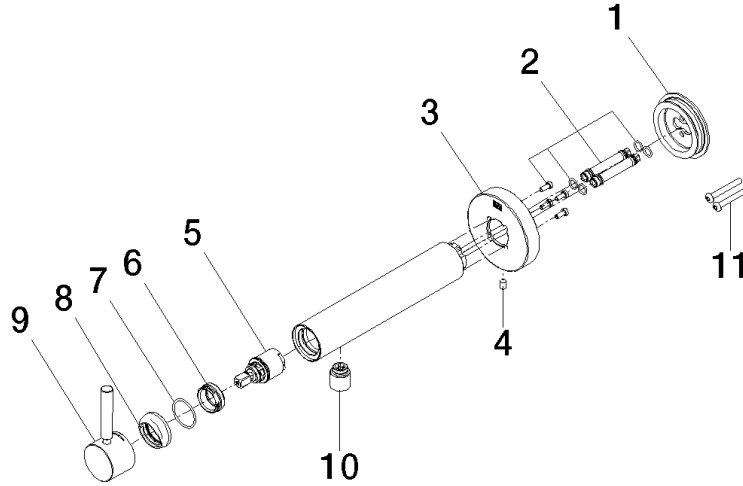

META Wall-mounted single-lever basin mixer without pop-up waste - Brushed Chrome

META

36 805 661

- 160mm projection
- fixed spout
- circular, air-enriched flow
- hole diameter 60 mm
- rosette Ø 78 mm
- max. spout flow rate 5.7 l/min
- lead-free
- with single-point mounting

Required miscellaneous

- Concealed wall mounting -** 35 050 970 90
- min. recess depth 80 mm
 - max. recess depth 105 mm

36 805 661

mm [inches]

Flow rate chart

36 805 661

Spare parts list

No.	Item Number	Name	Quantity used	Delivery time
1	90 30 11 232 00 90	disc	1	10
2	90 24 01 046 01 90	connection	2	10
3	90 27 66 026 00-93	rosette	1	-
Spare part can no longer be ordered, please order the replacement item				
4	09 31 11 144 90	pin	1	2
5	90 15 05 044 00 90	cartridge	1	2
6	09 24 04 266 90	nut	1	2
7	09 14 10 120 90	seal	1	2
8	09 28 30 043-93	cover	1	20
9	90 20 66 024 00-93	handle	1	20
10	90 23 01 168 00-93	aerator	1	20
11	90 30 30 229 00 90	screw	2	10