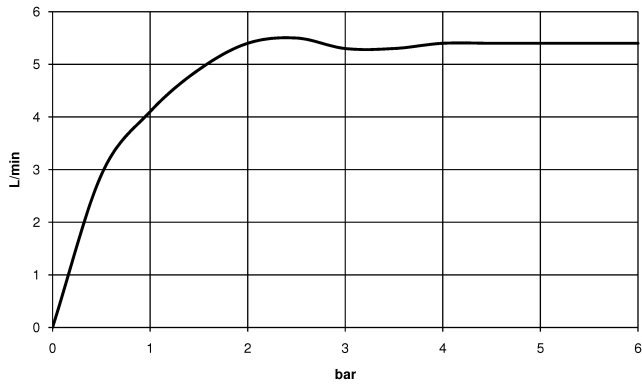

META Wall-mounted single-lever basin mixer without pop-up waste - Brushed Chrome

META

36 805 661

- 160mm projection
- fixed spout
- circular, air-enriched flow
- hole diameter 60 mm
- rosette Ø 78 mm
- max. spout flow rate 5.7 l/min
- lead-free
- with single-point mounting

Required miscellaneous

- Concealed wall mounting -** 35 050 970 90
- min. recess depth 80 mm
 - max. recess depth 105 mm

36 805 661

mm [inches]

Flow rate chart

36 805 661

Spare parts list

No.	Item Number	Name	Quantity used	Delivery time
1	90 30 11 232 00 90	disc	1	10
2	90 24 01 046 01 90	connection	2	10
3	90 27 66 026 00-93	rosette	1	-
Spare part can no longer be ordered, please order the replacement item				
4	09 31 11 144 90	pin	1	2
5	90 15 05 044 00 90	cartridge	1	2
6	09 24 04 266 90	nut	1	2
7	09 14 10 120 90	seal	1	2
8	09 28 30 043-93	cover	1	20
9	90 20 66 024 00-93	handle	1	20
10	90 23 01 168 00-93	aerator	1	20
11	90 30 30 229 00 90	screw	2	10