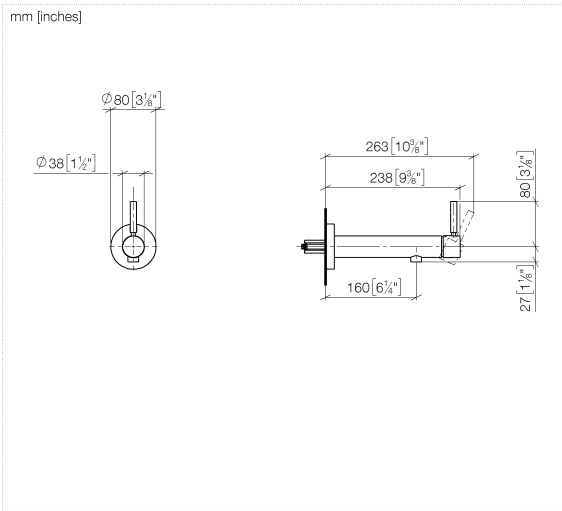

META Wall-mounted single-lever basin mixer without pop-up waste - Brushed Chrome

META

36 805 661

- 160mm projection
- fixed spout
- circular, air-enriched flow
- hole diameter 60 mm
- rosette Ø 78 mm
- max. spout flow rate 5.7 l/min
- lead-free
- with single-point mounting

Required miscellaneous

- Concealed wall mounting -** 35 050 970 90
- min. recess depth 80 mm
 - max. recess depth 105 mm

36 805 661

mm [inches]

Flow rate chart

36 805 661

Spare parts list

No.	Item Number	Name	Quantity used	Delivery time
1	90 30 11 232 00 90	disc	1	10
2	90 24 01 046 01 90	connection	2	10
3	90 27 66 026 00-93	rosette	1	-
Spare part can no longer be ordered, please order the replacement item				
4	09 31 11 144 90	pin	1	2
5	90 15 05 044 00 90	cartridge	1	2
6	09 24 04 266 90	nut	1	2
7	09 14 10 120 90	seal	1	2
8	09 28 30 043-93	cover	1	20
9	90 20 66 024 00-93	handle	1	20
10	90 23 01 168 00-93	aerator	1	20
11	90 30 30 229 00 90	screw	2	10