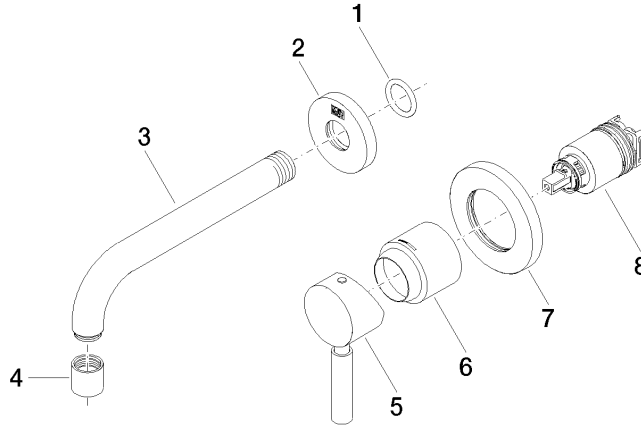

**EDITION PRO Wall-mounted single-lever basin mixer without pop-up waste -
Matte Black**

36 810 626

- 170mm projection
- fixed spout
- circular, air-enriched flow
- hole diameter spout 37 mm
- hole diameter single-lever mixer 57 mm
- rosette for spout Ø 55mm
- rosette for mixer Ø 78mm
- max. flow 7 l/min
- lead-free
- WRAS 2107048

EDITION PRO Wall-mounted single-lever basin mixer without pop-up waste - Matte Black

36 810 626
mm [inches]

Flow rate chart

Certificates

WRAS_2107048. LGA_9280.

**EDITION PRO Wall-mounted single-lever basin mixer without pop-up waste -
Matte Black**

36 810 626

Spare parts list

No.	Item Number	Name	Quantity used	Delivery time
1	90 14 10 026 00 90	seal	1	2
2	09 27 22 503-33	rosette	1	30
3	04 28 22 115 10-33	spout	1	30
4	90 23 01 019 00-33	aerator	1	30
5	90 20 62 040 00-33	handle	1	30
6	09 11 02 522-33	cover	1	30
7	90 27 62 011 00-33	rosette	1	30
8	90 15 05 064 01 90	cartridge	1	2