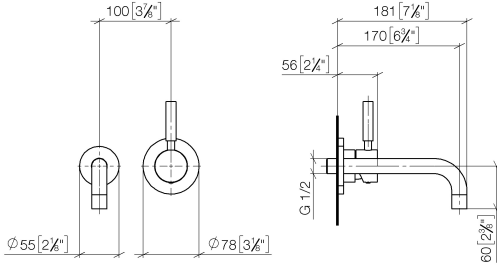

**EDITION PRO Wall-mounted single-lever basin mixer without pop-up waste -
Matte Black**

36 810 626

- 170mm projection
- fixed spout
- circular, air-enriched flow
- hole diameter spout 37 mm
- hole diameter single-lever mixer 57 mm
- rosette for spout Ø 55mm
- rosette for mixer Ø 78mm
- max. flow 7 l/min
- lead-free
- WRAS 2107048

	Matte Black	36 810 626-33
	Chrome	36 810 626-00
	Brushed Chrome	36 810 626-93

Required miscellaneous

- EDITION PRO Concealed wall-mounted single-lever mixer mixer on right -** 35 870 970 90
- max. recess depth 95 mm
 - min. recess depth 80 mm

EDITION PRO Wall-mounted single-lever basin mixer without pop-up waste - Matte Black

36 810 626
mm [inches]

Flow rate chart

Certificates

WRAS_2107048. LGA_9280.

**EDITION PRO Wall-mounted single-lever basin mixer without pop-up waste -
Matte Black**

36 810 626

Spare parts list

No.	Item Number	Name	Quantity used	Delivery time
1	90 14 10 026 00 90	seal	1	2
2	09 27 22 503-33	rosette	1	30
3	04 28 22 115 10-33	spout	1	30
4	90 23 01 019 00-33	aerator	1	30
5	90 20 62 040 00-33	handle	1	30
6	09 11 02 522-33	cover	1	30
7	90 27 62 011 00-33	rosette	1	30
8	90 15 05 064 01 90	cartridge	1	2