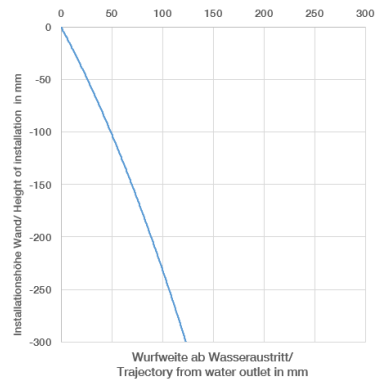

META META PURE Wall-mounted single-lever basin mixer without pop-up waste - Light Gold

META

36 860 664

- 190mm projection
- fixed spout
- circular, air-enriched flow
- hole diameter spout 37 mm
- hole diameter single-lever mixer 57 mm
- rosette for spout Ø 55mm
- rosette for mixer Ø 78mm
- max. flow 5.7 l/min
- lead-free
- This product can help a building meet the requirements of Green Building Rating Systems, e.g. LEED®, BREEAM®, DGNB
- WRAS 2010064

Required miscellaneous

- Concealed wall-mounted single-lever mixer -** 35 860 970 90
- min. recess depth 80 mm
 - max. recess depth 95 mm

36 860 664
mm [inches]

Flow rate chart

Trajectory diagram

Codes & Standards