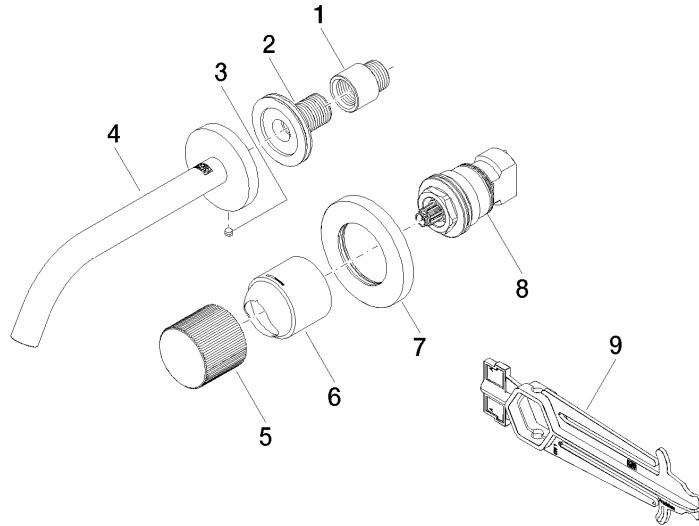

META META PURE Wall-mounted single-lever basin mixer without pop-up waste - Light Gold

META

36 860 664

- 190mm projection
- fixed spout
- circular, air-enriched flow
- hole diameter spout 37 mm
- hole diameter single-lever mixer 57 mm
- rosette for spout Ø 55mm
- rosette for mixer Ø 78mm
- max. flow 5.7 l/min
- lead-free
- This product can help a building meet the requirements of Green Building Rating Systems, e.g. LEED®, BREEAM®, DGNB
- WRAS 2010064

DIN 4109

EN 817

ISO 3822

Ü-Zeichen

META META PURE Wall-mounted single-lever basin mixer without pop-up waste - Light Gold

META

36 860 664

Certificates

LGA_29

DVGW_DW-
6512DN0

36 860 664

Product version from 7/1/2023

META META PURE Wall-mounted single-lever basin mixer without pop-up waste - Light Gold

META

36 860 664

Spare parts list

Product version from 7/1/2023

No.	Item Number	Name	Quantity used	Delivery time
	09 24 03 072 10 90	nipple	9	2