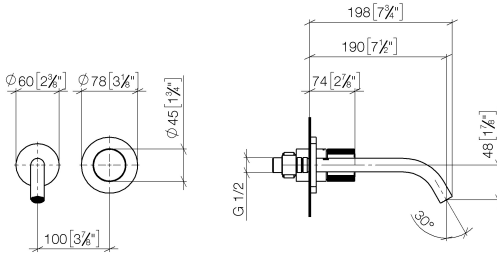

META META PURE Wall-mounted single-lever basin mixer without pop-up waste - Light Gold

META

36 860 664

- 190mm projection
- fixed spout
- circular, air-enriched flow
- hole diameter spout 37 mm
- hole diameter single-lever mixer 57 mm
- rosette for spout Ø 55mm
- rosette for mixer Ø 78mm
- max. flow 5.7 l/min
- lead-free
- This product can help a building meet the requirements of Green Building Rating Systems, e.g. LEED®, BREEAM®, DGNB
- WRAS 2010064

Required miscellaneous

- Concealed wall-mounted single-lever mixer -** 35 860 970 90
- min. recess depth 80 mm
 - max. recess depth 95 mm

36 860 664
mm [inches]

Flow rate chart

Trajectory diagram

Codes & Standards

DIN 4109

EN 817

ISO 3822

Ü-Zeichen

META META PURE Wall-mounted single-lever basin mixer without pop-up waste - Light Gold

META

36 860 664

Certificates

Product version from 7/1/2023

No.	Item Number	Name	Quantity used	Delivery time
	09 24 03 072 10 90	nipple	9	2