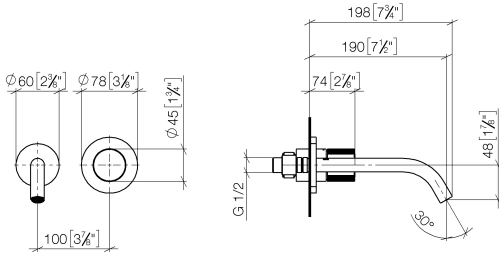

META META PURE Wall-mounted single-lever basin mixer without pop-up waste - Brushed Light Gold

META

36 860 664

- 190mm projection
- fixed spout
- circular, air-enriched flow
- hole diameter spout 37 mm
- hole diameter single-lever mixer 57 mm
- rosette for spout Ø 55mm
- rosette for mixer Ø 78mm
- max. flow 5.7 l/min
- lead-free
- This product can help a building meet the requirements of Green Building Rating Systems, e.g. LEED®, BREEAM®, DGNB
- WRAS 2010064

Required miscellaneous

- Concealed wall-mounted single-lever mixer -** 35 860 970 90
- min. recess depth 80 mm
 - max. recess depth 95 mm

META META PURE Wall-mounted single-lever basin mixer without pop-up waste - Brushed Light Gold

META

36 860 664
mm [inches]

Flow rate chart

Trajectory diagram

Codes & Standards

DIN 4109

EN 817

ISO 3822

Ü-Zeichen

META META PURE Wall-mounted single-lever basin mixer without pop-up waste - Brushed Light Gold

META

36 860 664

Certificates

LGA_29

DVGW_DW-
6512DN0

36 860 664