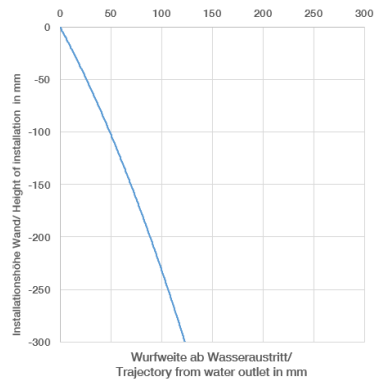

META META PURE Wall-mounted single-lever basin mixer without pop-up waste - Brushed Light Gold

META

36 860 664

- 190mm projection
- fixed spout
- circular, air-enriched flow
- hole diameter spout 37 mm
- hole diameter single-lever mixer 57 mm
- rosette for spout Ø 55mm
- rosette for mixer Ø 78mm
- max. flow 5.7 l/min
- lead-free
- This product can help a building meet the requirements of Green Building Rating Systems, e.g. LEED®, BREEAM®, DGNB
- WRAS 2010064

Required miscellaneous

- Concealed wall-mounted single-lever mixer -** 35 860 970 90
- min. recess depth 80 mm
 - max. recess depth 95 mm

META META PURE Wall-mounted single-lever basin mixer without pop-up waste - Brushed Light Gold

META

36 860 664
mm [inches]

Flow rate chart

Trajectory diagram

Codes & Standards

DIN 4109

EN 817

ISO 3822