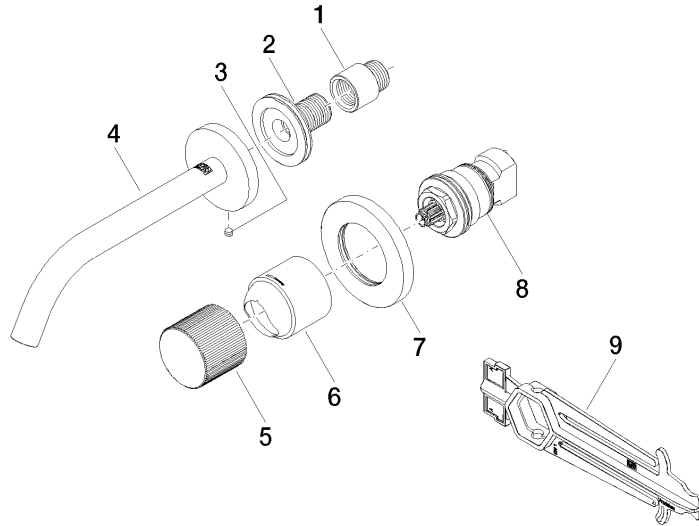

META META PURE Wall-mounted single-lever basin mixer without pop-up waste - Brushed Light Gold

META

36 860 664

- 190mm projection
- fixed spout
- circular, air-enriched flow
- hole diameter spout 37 mm
- hole diameter single-lever mixer 57 mm
- rosette for spout Ø 55mm
- rosette for mixer Ø 78mm
- max. flow 5.7 l/min
- lead-free
- This product can help a building meet the requirements of Green Building Rating Systems, e.g. LEED®, BREEAM®, DGNB
- WRAS 2010064

META

36 860 664
mm [inches]

Flow rate chart

Trajectory diagram

Codes & Standards

DIN 4109

EN 817

ISO 3822

Ü-Zeichen

META META PURE Wall-mounted single-lever basin mixer without pop-up waste - Brushed Light Gold

META

36 860 664

Certificates

LGA_29

DVGW_DW-
6512DN0

36 860 664

Product version from 7/1/2023

META META PURE Wall-mounted single-lever basin mixer without pop-up waste - Brushed Light Gold

META

36 860 664

Spare parts list

Product version from 7/1/2023

No.	Item Number	Name	Quantity used	Delivery time
	09 24 03 072 10 90	nipple	9	2