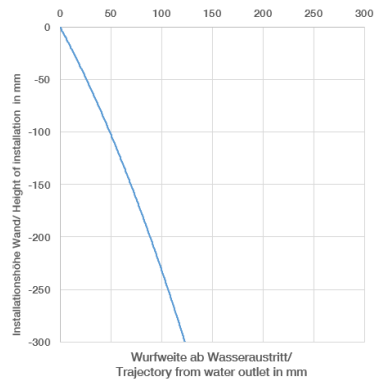

META META PURE Wall-mounted single-lever basin mixer without pop-up waste - Brushed Champagne (22kt Gold)

META

36 860 664

- 190mm projection
- fixed spout
- circular, air-enriched flow
- hole diameter spout 37 mm
- hole diameter single-lever mixer 57 mm
- rosette for spout Ø 55mm
- rosette for mixer Ø 78mm
- max. flow 5.7 l/min
- lead-free
- This product can help a building meet the requirements of Green Building Rating Systems, e.g. LEED®, BREEAM®, DGNB
- WRAS 2010064

36 860 664
mm [inches]

Flow rate chart

Trajectory diagram

Codes & Standards

DIN 4109

EN 817

ISO 3822

Ü-Zeichen