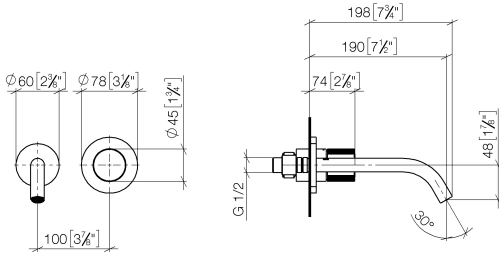

META META PURE Wall-mounted single-lever basin mixer without pop-up waste - Brushed Champagne (22kt Gold)

META

36 860 664

- 190mm projection
- fixed spout
- circular, air-enriched flow
- hole diameter spout 37 mm
- hole diameter single-lever mixer 57 mm
- rosette for spout Ø 55mm
- rosette for mixer Ø 78mm
- max. flow 5.7 l/min
- lead-free
- This product can help a building meet the requirements of Green Building Rating Systems, e.g. LEED®, BREEAM®, DGNB
- WRAS 2010064

36 860 664
mm [inches]

Flow rate chart

Trajectory diagram

Codes & Standards

DIN 4109

EN 817

ISO 3822

Ü-Zeichen

META

36 860 664

Spare parts list

Product version from 7/1/2023

No.	Item Number	Name	Quantity used	Delivery time
	09 24 03 072 10 90	nipple	9	2