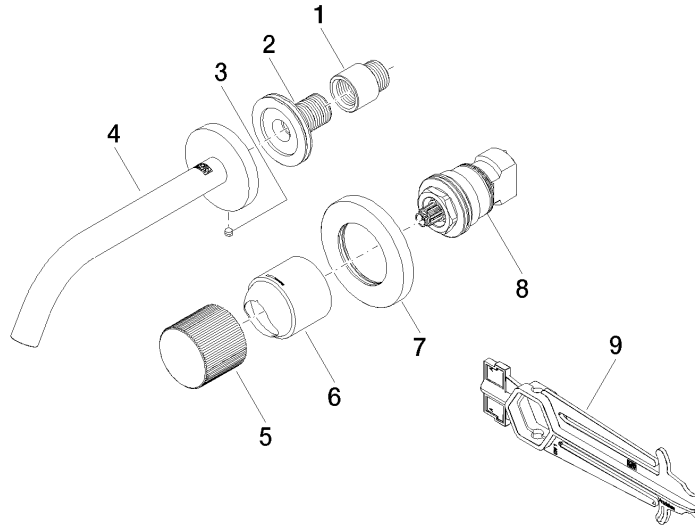

META META PURE Wall-mounted single-lever basin mixer without pop-up waste - Brushed Champagne (22kt Gold)

META

36 860 664

- 190mm projection
- fixed spout
- circular, air-enriched flow
- hole diameter spout 37 mm
- hole diameter single-lever mixer 57 mm
- rosette for spout Ø 55mm
- rosette for mixer Ø 78mm
- max. flow 5.7 l/min
- lead-free
- This product can help a building meet the requirements of Green Building Rating Systems, e.g. LEED®, BREEAM®, DGNB
- WRAS 2010064

META META PURE Wall-mounted single-lever basin mixer without pop-up waste - Brushed Champagne (22kt Gold)

META

36 860 664

Certificates

LGA_29

DVGW_DW-
6512DN0

META META PURE Wall-mounted single-lever basin mixer without pop-up waste - Brushed Champagne (22kt Gold)

META

36 860 664

Product version from 7/1/2023

Parts for other finishes can be found here: [Chrome](#)

META META PURE Wall-mounted single-lever basin mixer without pop-up waste - Brushed Champagne (22kt Gold)

META

36 860 664

Spare parts list

Product version from 7/1/2023

No.	Item Number	Name	Quantity used	Delivery time
	09 24 03 072 10 90	nipple	9	2