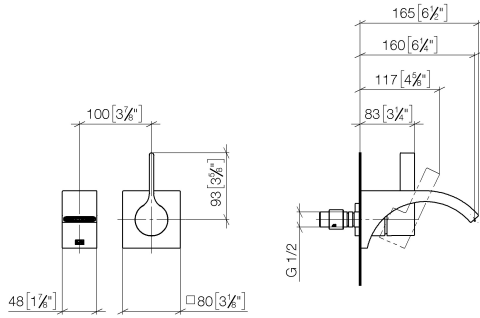

CYO Wall-mounted single-lever basin mixer without pop-up waste - Brushed Platinum

CYO

36 860 811

- 160mm projection
- fixed spout
- rectangular, air-enriched flow
- hole diameter spout 37 mm
- hole diameter single-lever mixer 57 mm
- rosette for mixer 80 x 80mm
- max. flow 4.5 l/min
- lead-free
- This product can help a building meet the requirements of Green Building Rating Systems, e.g. LEED®, BREEAM®, DGNB
- WRAS 2107047

	Brushed Platinum	36 860 811-06
	Chrome	36 860 811-00
	Dark Chrome	36 860 811-19
	Brushed Durabronze (23kt Gold)	36 860 811-28
	Brushed Dark Platinum	36 860 811-99

Required miscellaneous

Concealed wall-mounted single-lever mixer - 35 860 970 90

- max. recess depth 95 mm
- min. recess depth 80 mm

36 860 811
mm [inches]

Flow rate chart

Certificates

IAPMO_N-4976 (2). WRAS_2107047. IAPMO_8834 (2). IAPMO_6397 (2). IAPMO_4976 (1).

LGA_38122.

36 860 811

Spare parts list