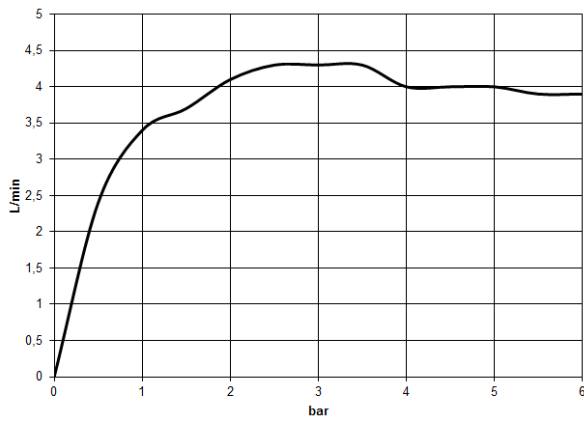

CYO Wall-mounted single-lever basin mixer without pop-up waste - Brushed Platinum

CYO

36 860 811

- 160mm projection
- fixed spout
- rectangular, air-enriched flow
- hole diameter spout 37 mm
- hole diameter single-lever mixer 57 mm
- rosette for mixer 80 x 80mm
- max. flow 4.5 l/min
- lead-free
- This product can help a building meet the requirements of Green Building Rating Systems, e.g. LEED®, BREEAM®, DGNB
- WRAS 2107047

- max. recess depth 95 mm
- min. recess depth 80 mm

36 860 811
mm [inches]

Flow rate chart

Certificates

IAPMO_N-4976 (2). WRAS_2107047. IAPMO_8834 (2). IAPMO_6397 (2). IAPMO_4976 (1).

LGA_38122.

36 860 811

Spare parts list