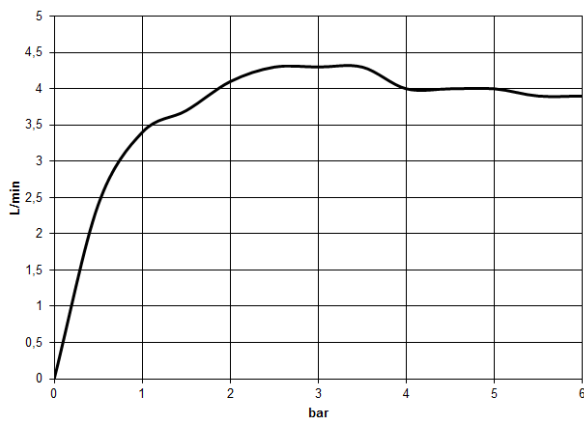

CYO Wall-mounted single-lever basin mixer without pop-up waste - Brushed Durabronz (23kt Gold)

CYO

36 860 811

- 160mm projection
- fixed spout
- rectangular, air-enriched flow
- hole diameter spout 37 mm
- hole diameter single-lever mixer 57 mm
- rosette for mixer 80 x 80mm
- max. flow 4.5 l/min
- lead-free
- This product can help a building meet the requirements of Green Building Rating Systems, e.g. LEED®, BREEAM®, DGNB
- WRAS 2107047

- max. recess depth 95 mm
- min. recess depth 80 mm

36 860 811
mm [inches]

Flow rate chart

Certificates

IAPMO_N-4976 (2). WRAS_2107047. IAPMO_6397 (2). LGA_38122.

36 860 811

Spare parts list

No.	Item Number	Name	Quantity used	Delivery time
1	13 800 811-28	CYO Wall-mounted basin spout without pop-up waste - Brushed Durabronz (23kt Gold)	1	20
2	09 24 03 072 10 90	nipple	1	2
3	09 20 80 021-28	handle	1	20
4	90 31 11 030 00 90	pin	1	2
5	90 31 20 087 00-28	plug	1	20
6	09 11 02 288-28	cover	1	20
7	09 27 78 039-28	rosette	1	20
8	90 14 10 049 00 90	seal	1	2
9	90 15 05 064 01 90	cartridge	1	2
10	90 30 09 064 00 90	key	1	2