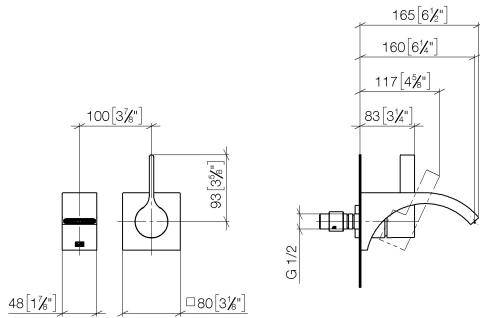

CYO Wall-mounted single-lever basin mixer without pop-up waste - Brushed Durabronz (23kt Gold)

CYO

36 860 811

- 160mm projection
- fixed spout
- rectangular, air-enriched flow
- hole diameter spout 37 mm
- hole diameter single-lever mixer 57 mm
- rosette for mixer 80 x 80mm
- max. flow 4.5 l/min
- lead-free
- This product can help a building meet the requirements of Green Building Rating Systems, e.g. LEED®, BREEAM®, DGNB
- WRAS 2107047

	Brushed Durabronz (23kt Gold)	36 860 811-28
	Chrome	36 860 811-00
	Brushed Platinum	36 860 811-06
	Dark Chrome	36 860 811-19
	Brushed Dark Platinum	36 860 811-99

Required miscellaneous

Concealed wall-mounted single-lever mixer - 35 860 970 90

- max. recess depth 95 mm
- min. recess depth 80 mm

36 860 811
mm [inches]

Flow rate chart

Certificates

IAPMO_N-4976 (2). WRAS_2107047. IAPMO_6397 (2). LGA_38122.

36 860 811

Spare parts list

No.	Item Number	Name	Quantity used	Delivery time
1	13 800 811-28	CYO Wall-mounted basin spout without pop-up waste - Brushed Durabronz (23kt Gold)	1	20
2	09 24 03 072 10 90	nipple	1	2
3	09 20 80 021-28	handle	1	20
4	90 31 11 030 00 90	pin	1	2
5	90 31 20 087 00-28	plug	1	20
6	09 11 02 288-28	cover	1	20
7	09 27 78 039-28	rosette	1	20
8	90 14 10 049 00 90	seal	1	2
9	90 15 05 064 01 90	cartridge	1	2
10	90 30 09 064 00 90	key	1	2