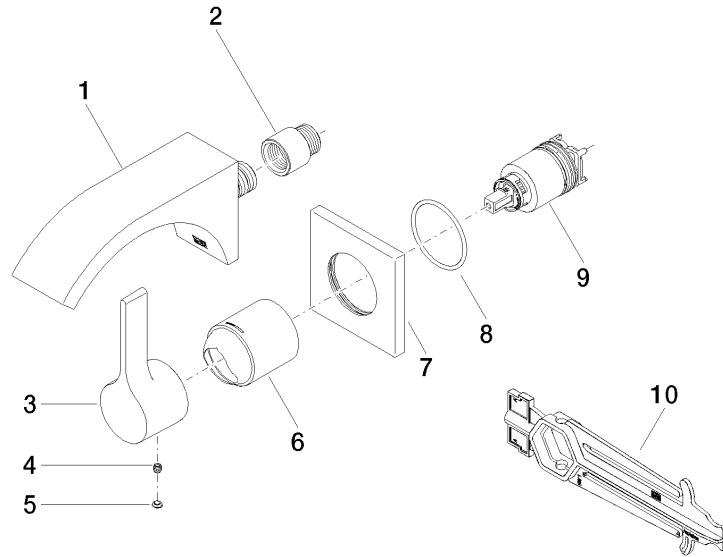

CYO Wall-mounted single-lever basin mixer without pop-up waste - Brushed Durabronz (23kt Gold)

CYO

36 860 811

- 160mm projection
- fixed spout
- rectangular, air-enriched flow
- hole diameter spout 37 mm
- hole diameter single-lever mixer 57 mm
- rosette for mixer 80 x 80mm
- max. flow 4.5 l/min
- lead-free
- This product can help a building meet the requirements of Green Building Rating Systems, e.g. LEED®, BREEAM®, DGNB
- WRAS 2107047

- max. recess depth 95 mm
- min. recess depth 80 mm

36 860 811
mm [inches]

Flow rate chart

Certificates

IAPMO_N-4976 (2). WRAS_2107047. IAPMO_6397 (2). LGA_38122.

36 860 811

Spare parts list

No.	Item Number	Name	Quantity used	Delivery time
1	13 800 811-28	CYO Wall-mounted basin spout without pop-up waste - Brushed Durabronz (23kt Gold)	1	20
2	09 24 03 072 10 90	nipple	1	2
3	09 20 80 021-28	handle	1	20
4	90 31 11 030 00 90	pin	1	2
5	90 31 20 087 00-28	plug	1	20
6	09 11 02 288-28	cover	1	20
7	09 27 78 039-28	rosette	1	20
8	90 14 10 049 00 90	seal	1	2
9	90 15 05 064 01 90	cartridge	1	2
10	90 30 09 064 00 90	key	1	2