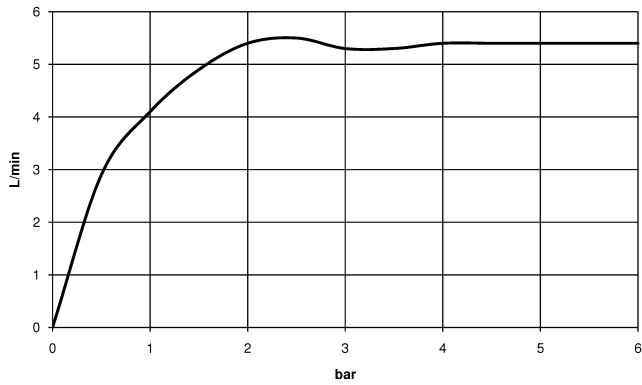

DORNBRAUCHT YARRE Wall-mounted single-lever basin mixer without pop-up waste - Chrome

36 860 832

- 170mm projection
- fixed spout
- circular, air-enriched flow
- hole diameter spout 37 mm
- hole diameter single-lever mixer 57 mm
- rosette for mixer 78 x 78mm
- max. flow 6.8 l/min
- lead-free
- rosette for spout Ø 60mm
- rosette for mixer Ø 78mm
- WRAS 240504010

	Chrome	36 860 832-00
	Soft Black	36 860 832-69

Required miscellaneous

EDITION PRO Concealed wall-mounted single-lever mixer mixer on right - 35 870 970 90

DORNBACHT YARRE Wall-mounted single-lever basin mixer without pop-up waste - Chrome

36 860 832
mm [inches]

Flow rate chart

Certificates

AbP_10168. ACS_23 ACC NY WRAS_240504010.
460.

DORNBRACHT YARRE Wall-mounted single-lever basin mixer without pop-up waste - Chrome

36 860 832

Spare parts list