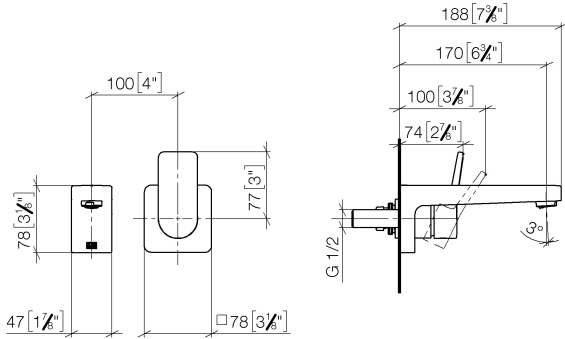

DORNBRAUCHT YARRE Wall-mounted single-lever basin mixer without pop-up waste - Chrome

36 860 832

- 170mm projection
- fixed spout
- circular, air-enriched flow
- hole diameter spout 37 mm
- hole diameter single-lever mixer 57 mm
- rosette for mixer 78 x 78mm
- max. flow 6.8 l/min
- lead-free
- rosette for spout Ø 60mm
- rosette for mixer Ø 78mm
- WRAS 240504010

	Chrome	36 860 832-00
	Soft Black	36 860 832-69

Required miscellaneous

EDITION PRO Concealed wall-mounted single-lever mixer mixer on right - 35 870 970 90

DORNBACHT YARRE Wall-mounted single-lever basin mixer without pop-up waste - Chrome

36 860 832
mm [inches]

Flow rate chart

Certificates

AbP_10168. ACS_23 ACC NY WRAS_240504010.
460.

DORNBRACHT YARRE Wall-mounted single-lever basin mixer without pop-up waste - Chrome

36 860 832

Spare parts list

No.	Item Number	Name	Quantity used	Delivery time
1	09 24 03 080 90	extension	1	2
2	90 24 03 316 00 90	nipple	1	-
Spare part can no longer be ordered, please order the replacement item				
3	90 11 06 224 00-00	spout	1	-
Spare part can no longer be ordered, please order the replacement item				
4	90 27 83 027 00-00	rosette	1	-
Spare part can no longer be ordered, please order the replacement item				
5	90 15 05 071 00 90	cartridge	1	-
Spare part can no longer be ordered, please order the replacement item				
6	90 11 02 393 00-00	cover	1	-
Spare part can no longer be ordered, please order the replacement item				
7	90 20 83 072 00-00	handle	1	-
Spare part can no longer be ordered, please order the replacement item				
8	90 30 09 064 00 90	key	1	2