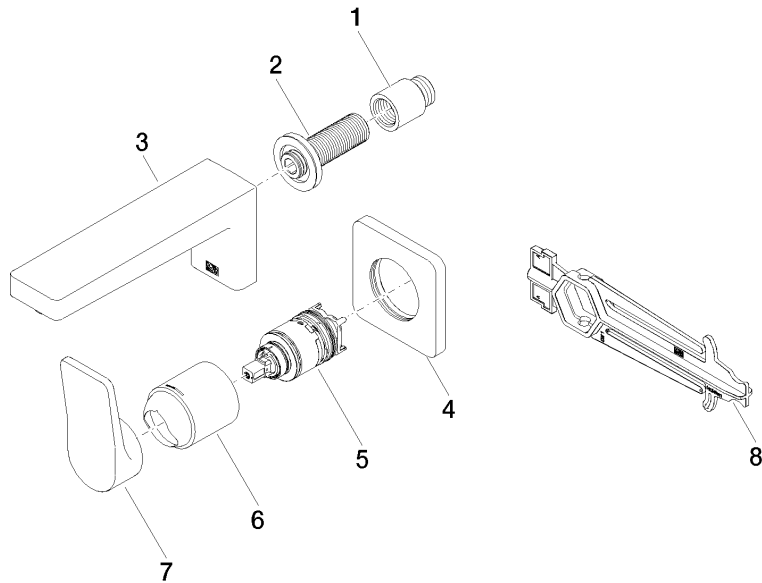

DORNBRAUCHT YARRE Wall-mounted single-lever basin mixer without pop-up waste - Chrome

36 860 832

- 170mm projection
- fixed spout
- circular, air-enriched flow
- hole diameter spout 37 mm
- hole diameter single-lever mixer 57 mm
- rosette for mixer 78 x 78mm
- max. flow 6.8 l/min
- lead-free
- rosette for spout Ø 60mm
- rosette for mixer Ø 78mm
- WRAS 240504010

36 860 832
mm [inches]

Flow rate chart

Certificates

AbP_10168. ACS_23 ACC NY WRAS_240504010.
460.

DORNBRACHT YARRE Wall-mounted single-lever basin mixer without pop-up waste - Chrome

36 860 832

Spare parts list

No.	Item Number	Name	Quantity used	Delivery time
1	09 24 03 080 90	extension	1	2
2	90 24 03 316 00 90	nipple	1	-
Spare part can no longer be ordered, please order the replacement item				
3	90 11 06 224 00-00	spout	1	-
Spare part can no longer be ordered, please order the replacement item				
4	90 27 83 027 00-00	rosette	1	-
Spare part can no longer be ordered, please order the replacement item				
5	90 15 05 071 00 90	cartridge	1	-
Spare part can no longer be ordered, please order the replacement item				
6	90 11 02 393 00-00	cover	1	-
Spare part can no longer be ordered, please order the replacement item				
7	90 20 83 072 00-00	handle	1	-
Spare part can no longer be ordered, please order the replacement item				
8	90 30 09 064 00 90	key	1	2