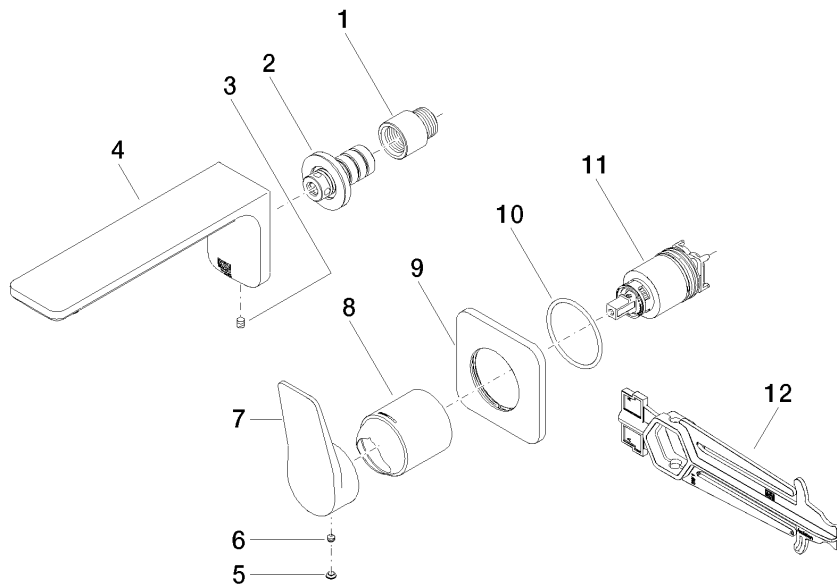

LISSÉ Wall-mounted single-lever basin mixer without pop-up waste - Dark Chrome

LISSÉ

36 860 845

- 170mm projection
- fixed spout
- circular, air-enriched flow
- hole diameter spout 37 mm
- hole diameter single-lever mixer 57 mm
- rosette 78 x 78 mm
- max. flow 5.7 l/min
- lead-free
- This product can help a building meet the requirements of Green Building Rating Systems, e.g. LEED®, BREEAM®, DGNB
- WRAS 2107018

	Dark Chrome	36 860 845-19
	Chrome	36 860 845-00
	Brushed Platinum	36 860 845-06
	Matte Black	36 860 845-33
	Brushed Chrome	36 860 845-93
	Brushed Dark Platinum	36 860 845-99

36 860 845
mm [inches]

Flow rate chart

Certificates

IAPMO_N-4976 (2). DVGW_DW-6512DN0435. IAPMO_6397 (2). WRAS_2107018.

36 860 845
Parts for other
finishes can be found
here: Chrome

Spare parts list

No.	Item Number	Name	Quantity used	Delivery time
1	09 24 03 072 10 90	nipple	1	2
2	90 24 03 108 00 90	nipple set	1	2
3	90 31 11 004 00 90	pin	1	2
4	90 11 84 021 00-19	spout	1	20
5	90 31 20 087 00-19	plug	1	20
6	90 31 11 063 00 90	pin	1	2
7	09 20 84 021-19	handle	1	60
8	09 11 02 288-19	cover	1	20
9	90 27 84 020 00-19	rosette	1	20
10	90 14 10 049 00 90	seal	1	2
11	90 15 05 064 01 90	cartridge	1	2
12	90 30 09 064 00 90	key	1	2