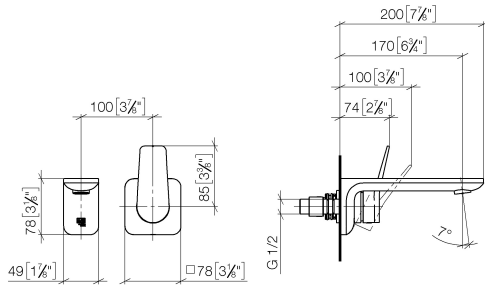

LISSÉ Wall-mounted single-lever basin mixer without pop-up waste - Dark Chrome

LISSÉ

36 860 845

- 170mm projection
- fixed spout
- circular, air-enriched flow
- hole diameter spout 37 mm
- hole diameter single-lever mixer 57 mm
- rosette 78 x 78 mm
- max. flow 5.7 l/min
- lead-free
- This product can help a building meet the requirements of Green Building Rating Systems, e.g. LEED®, BREEAM®, DGNB
- WRAS 2107018

	Dark Chrome	36 860 845-19
	Chrome	36 860 845-00
	Brushed Platinum	36 860 845-06
	Matte Black	36 860 845-33
	Brushed Chrome	36 860 845-93
	Brushed Dark Platinum	36 860 845-99

36 860 845
mm [inches]

Flow rate chart

Certificates

IAPMO_N-4976 (2). DVGW_DW-6512DN0435. IAPMO_6397 (2). WRAS_2107018.

36 860 845
Parts for other
finishes can be found
here: Chrome

Spare parts list

No.	Item Number	Name	Quantity used	Delivery time
1	09 24 03 072 10 90	nipple	1	2
2	90 24 03 108 00 90	nipple set	1	2
3	90 31 11 004 00 90	pin	1	2
4	90 11 84 021 00-19	spout	1	20
5	90 31 20 087 00-19	plug	1	20
6	90 31 11 063 00 90	pin	1	2
7	09 20 84 021-19	handle	1	60
8	09 11 02 288-19	cover	1	20
9	90 27 84 020 00-19	rosette	1	20
10	90 14 10 049 00 90	seal	1	2
11	90 15 05 064 01 90	cartridge	1	2
12	90 30 09 064 00 90	key	1	2