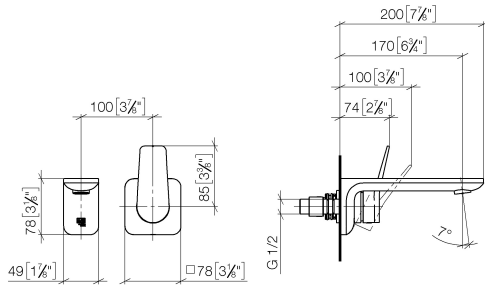

**LISSÉ Wall-mounted single-lever basin mixer without pop-up waste - Brushed Chrome**

LISSÉ

36 860 845

- 170mm projection
- fixed spout
- circular, air-enriched flow
- hole diameter spout 37 mm
- hole diameter single-lever mixer 57 mm
- rosette 78 x 78 mm
- max. flow 5.7 l/min
- lead-free
- This product can help a building meet the requirements of Green Building Rating Systems, e.g. LEED®, BREEAM®, DGNB
- WRAS 2107018

	Brushed Chrome	36 860 845-93
	Chrome	36 860 845-00
	Brushed Platinum	36 860 845-06
	Dark Chrome	36 860 845-19
	Matte Black	36 860 845-33
	Brushed Dark Platinum	36 860 845-99

36 860 845  
mm [inches]

**Flow rate chart**

### Spare parts list

No.	Item Number	Name	Quantity used	Delivery time
1	09 24 03 072 10 90	nipple	1	2
2	90 24 03 108 00 90	nipple set	1	2
3	90 31 11 004 00 90	pin	1	2
4	90 11 84 021 00-93	spout	1	20
5	90 31 20 087 00-93	plug	1	20
6	90 31 11 063 00 90	pin	1	2
7	09 20 84 021-93	handle	1	20
8	09 11 02 288-93	cover	1	20
9	90 27 84 020 00-93	rosette	1	20
10	90 14 10 049 00 90	seal	1	2
11	90 15 05 064 01 90	cartridge	1	2
12	90 30 09 064 00 90	key	1	2