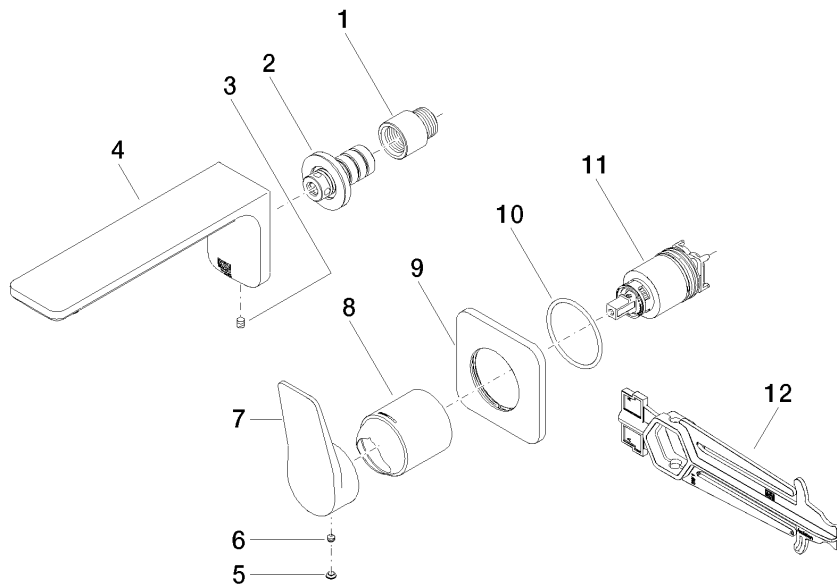

**LISSÉ Wall-mounted single-lever basin mixer without pop-up waste - Brushed Chrome**

LISSÉ

36 860 845

- 170mm projection
- fixed spout
- circular, air-enriched flow
- hole diameter spout 37 mm
- hole diameter single-lever mixer 57 mm
- rosette 78 x 78 mm
- max. flow 5.7 l/min
- lead-free
- This product can help a building meet the requirements of Green Building Rating Systems, e.g. LEED®, BREEAM®, DGNB
- WRAS 2107018

	Brushed Chrome	36 860 845-93
	Chrome	36 860 845-00
	Brushed Platinum	36 860 845-06
	Dark Chrome	36 860 845-19
	Matte Black	36 860 845-33
	Brushed Dark Platinum	36 860 845-99

36 860 845  
mm [inches]

**Flow rate chart**

### Spare parts list

No.	Item Number	Name	Quantity used	Delivery time
1	09 24 03 072 10 90	nipple	1	2
2	90 24 03 108 00 90	nipple set	1	2
3	90 31 11 004 00 90	pin	1	2
4	90 11 84 021 00-93	spout	1	20
5	90 31 20 087 00-93	plug	1	20
6	90 31 11 063 00 90	pin	1	2
7	09 20 84 021-93	handle	1	20
8	09 11 02 288-93	cover	1	20
9	90 27 84 020 00-93	rosette	1	20
10	90 14 10 049 00 90	seal	1	2
11	90 15 05 064 01 90	cartridge	1	2
12	90 30 09 064 00 90	key	1	2