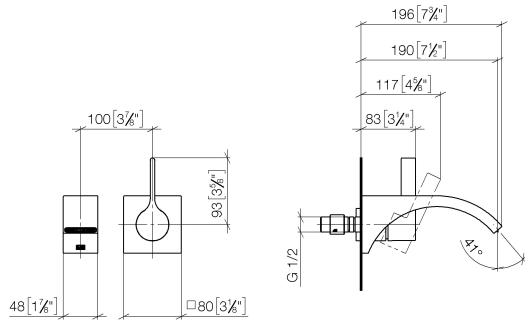

CYO Wall-mounted single-lever basin mixer without pop-up waste - Brushed Durabronz (23kt Gold)

CYO

36 861 811

- 190mm projection
- fixed spout
- rectangular, air-enriched flow
- hole diameter spout 37 mm
- hole diameter single-lever mixer 57 mm
- rosette for mixer 80 x 80mm
- max. flow 4.5 l/min
- lead-free
- This product can help a building meet the requirements of Green Building Rating Systems, e.g. LEED®, BREEAM®, DGNB
- WRAS 2107047

	Brushed Durabronz (23kt Gold)	36 861 811-28
	Chrome	36 861 811-00
	Brushed Platinum	36 861 811-06
	Dark Chrome	36 861 811-19
	Brushed Dark Platinum	36 861 811-99

Required miscellaneous

Concealed wall-mounted single-lever mixer - 35 860 970 90

- max. recess depth 95 mm
- min. recess depth 80 mm

36 861 811
mm [inches]

Flow rate chart

Certificates

IAPMO_N-4976 (2). WRAS_2107047. IAPMO_6397 (2). LGA_38122.

36 861 811

Spare parts list

No.	Item Number	Name	Quantity used	Delivery time
1	13 805 811-28	CYO Wall-mounted basin spout without pop-up waste - Brushed Durabronz (23kt Gold)	1	20
2	09 24 03 072 10 90	nipple	1	2
3	09 20 80 021-28	handle	1	20
4	90 31 11 030 00 90	pin	1	2
5	90 31 20 087 00-28	plug	1	20
6	09 11 02 288-28	cover	1	20
7	09 27 78 039-28	rosette	1	20
8	90 14 10 049 00 90	seal	1	2
9	90 15 05 064 01 90	cartridge	1	2
10	90 30 09 064 00 90	key	1	2