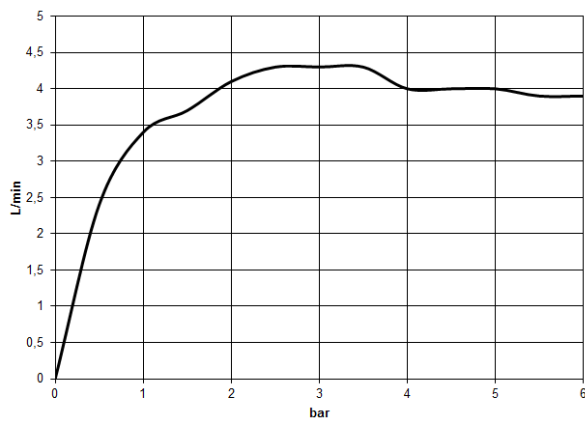

CYO Wall-mounted single-lever basin mixer without pop-up waste - Brushed Durabronz (23kt Gold)

CYO

36 861 811

- 190mm projection
- fixed spout
- rectangular, air-enriched flow
- hole diameter spout 37 mm
- hole diameter single-lever mixer 57 mm
- rosette for mixer 80 x 80mm
- max. flow 4.5 l/min
- lead-free
- This product can help a building meet the requirements of Green Building Rating Systems, e.g. LEED®, BREEAM®, DGNB
- WRAS 2107047

- max. recess depth 95 mm
- min. recess depth 80 mm

36 861 811
mm [inches]

Flow rate chart

Certificates

IAPMO_N-4976 (2). WRAS_2107047. IAPMO_6397 (2). LGA_38122.

36 861 811

Spare parts list

No.	Item Number	Name	Quantity used	Delivery time
1	13 805 811-28	CYO Wall-mounted basin spout without pop-up waste - Brushed Durabronz (23kt Gold)	1	20
2	09 24 03 072 10 90	nipple	1	2
3	09 20 80 021-28	handle	1	20
4	90 31 11 030 00 90	pin	1	2
5	90 31 20 087 00-28	plug	1	20
6	09 11 02 288-28	cover	1	20
7	09 27 78 039-28	rosette	1	20
8	90 14 10 049 00 90	seal	1	2
9	90 15 05 064 01 90	cartridge	1	2
10	90 30 09 064 00 90	key	1	2