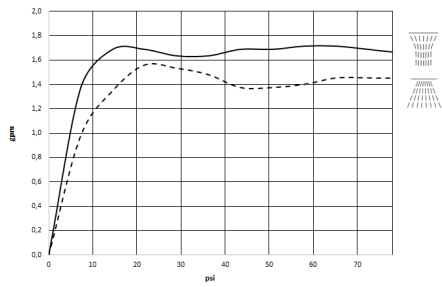

### 1x rain panel for ceiling installation

- Rain panel with 2 different spray modes
- AQUACIRCLE RAIN: Circular rain curtain, max. flow rate 6 l/min (at 3 bar)
- TEMPEST RAIN: Natural rain, max. flow rate 5 l/min (at 3 bar)
- RGBW LED ambient lighting
- Matt white cover, RAL 9003
- Outside diameter 48.8", opening diameter 17.7"
- with anti-scale system
- Provided by customer: Zigbee gateway

### Required miscellaneous

---

**RAINMOON Concealed ceiling installation box with color light -** 35 615 970 90

- Ceiling installation enclosure 1356 x 1356 x 290 mm
- Opening diameter 1252 mm
- min. recess depth 290 mm
- concealed rough parts

## Flow rate chart

**RAINMOON Rain panel with color light - Matte White**

41 615 979

**Spare parts list**

No.	Item Number	Name	Quantity used	Delivery time
1	90 10 01 183 01 90	lamp	1	2
2	90 17 09 056 01 90	jet module	12	60
3	90 18 40 222 00 90	adaptor	24	2
4	90 24 04 321 00 90	threaded connector	1	60
5	90 17 20 211 00 90	joint	1	60
6	90 24 04 346 01 90	connection AQUACIRCLE	1	2
7	90 24 04 346 02 90	connection TEMPEST	1	2
8	90 17 09 057 01 90	jet module	12	2
9	90 17 20 217 00 90	holder	4	60
10	90 17 20 216 00 90	holder	3	60
11	90 11 02 325 00 90	cover	1	2