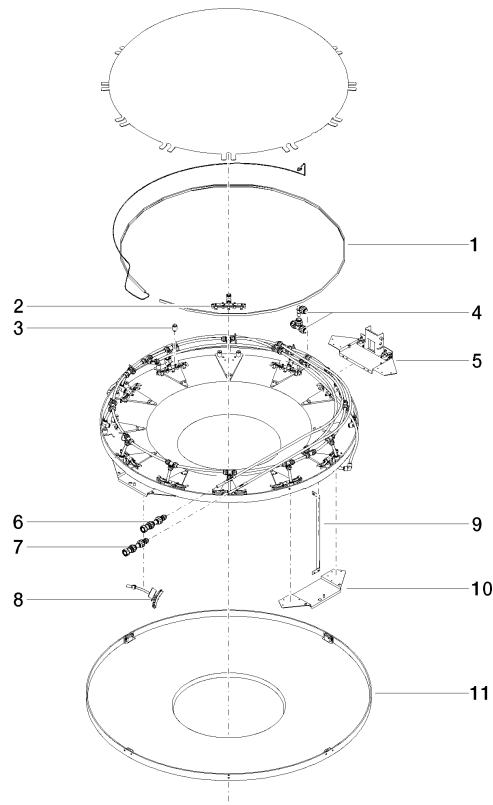

### 1x rain panel for ceiling installation

- Rain panel with 2 different spray modes
- AQUACIRCLE RAIN: Circular rain curtain, max. flow rate 6 l/min (at 3 bar)
- TEMPEST RAIN: Natural rain, max. flow rate 5 l/min (at 3 bar)
- RGBW LED ambient lighting
- Matt white cover, RAL 9003
- Outside diameter 48.8", opening diameter 17.7"
- with anti-scale system
- Provided by customer: Zigbee gateway

### Required miscellaneous

---

**RAINMOON Concealed ceiling installation box with color light -** 35 615 970 90

- Ceiling installation enclosure 1356 x 1356 x 290 mm
- Opening diameter 1252 mm
- min. recess depth 290 mm
- concealed rough parts

## Flow rate chart

**RAINMOON Rain panel with color light - Matte White**

41 615 979

**Spare parts list**

No.	Item Number	Name	Quantity used	Delivery time
1	90 10 01 183 01 90	lamp	1	2
2	90 17 09 056 01 90	jet module	12	60
3	90 18 40 222 00 90	adaptor	24	2
4	90 24 04 321 00 90	threaded connector	1	60
5	90 17 20 211 00 90	joint	1	60
6	90 24 04 346 01 90	connection AQUACIRCLE	1	2
7	90 24 04 346 02 90	connection TEMPEST	1	2
8	90 17 09 057 01 90	jet module	12	2
9	90 17 20 217 00 90	holder	4	60
10	90 17 20 216 00 90	holder	3	60
11	90 11 02 325 00 90	cover	1	2