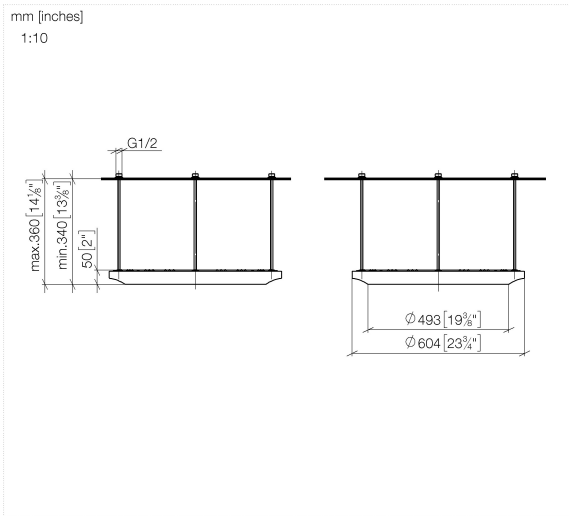

SERIES-VARIOUS AQUAHALO Rain panel - Chrome

41 750 979