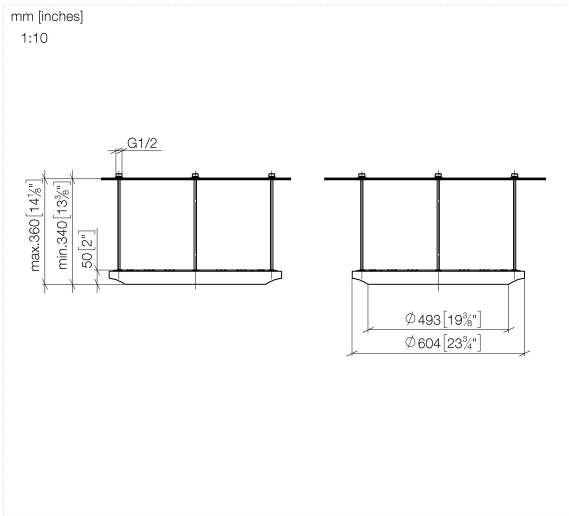

SERIES-VARIOUS AQUAHALO Rain panel - Brushed Champagne (22kt Gold)

41 750 979