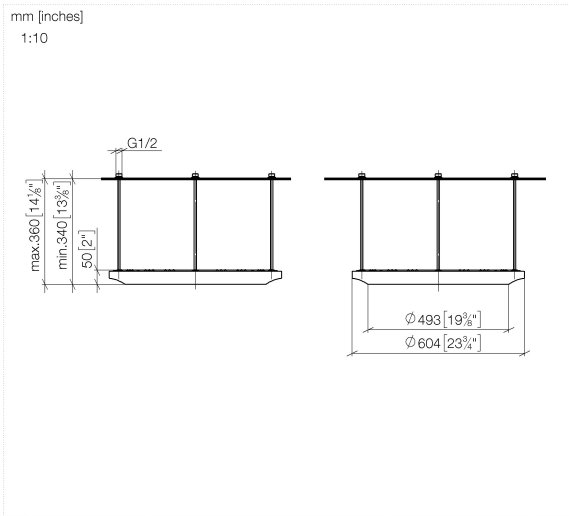

SERIES-VARIOUS AQUAHALO Rain panel - Champagne (22kt Gold)

41 750 979