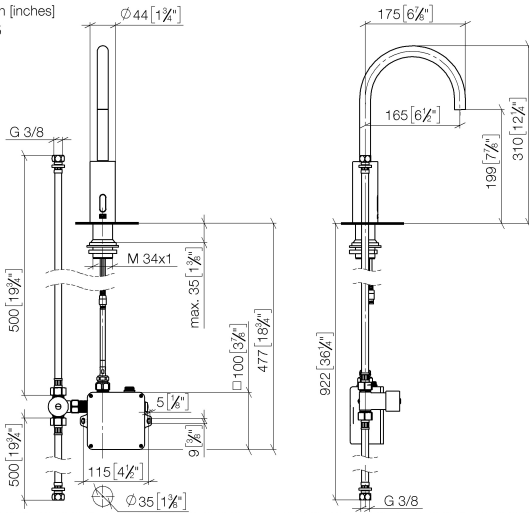

Washstand fitting with electronic opening and closing function without pop-up waste - Chrome

TARA

44 521 660

Fits: TARA, META

- 165mm projection
- Infrared sensor technology
- height of mixer 310 mm
- height up to aerator 199 mm
- hole diameter 35 mm
- fixed spout
- max. flow 5.7 l/min
- circular, air-enriched flow
- suitable for thermal disinfection
- Automatic shut-off after pre-set time is reached
- Indirect temperature control (undercounter)
- Control box included
- Adjustable sensor detection range
- Battery or plug-in power supply operated (batteries not included)
- 4x AA (1.5V) batteries required
- lead-free
- 1x screw-in M 8 x 1 pressure hose, leak-tested
- This product can help a building meet the requirements of Green Building Rating Systems, e.g. LEED®, BREEAM®, DGNB
- WRAS 2211011

Washstand fitting with electronic opening and closing function without pop-up waste - Chrome

TARA

44 521 660

mm [inches]

1:5

Flow rate chart

Codes & Standards

DIN 4109

EN 1717

Executive Order
no. 1007

ISO 3822

Scottish Water
Byelaws

UK Water Supply
Regulations

Ü-Zeichen

Washstand fitting with electronic opening and closing function without pop-up
waste - Chrome

TARA

Washstand fitting with electronic opening and closing function without pop-up waste - Chrome

TARA

44 521 660

Spare parts list

Product version from 10/1/2023

No.	Item Number	Name	Quantity used	Delivery time
	09 29 03 126 90	aerator	8	2