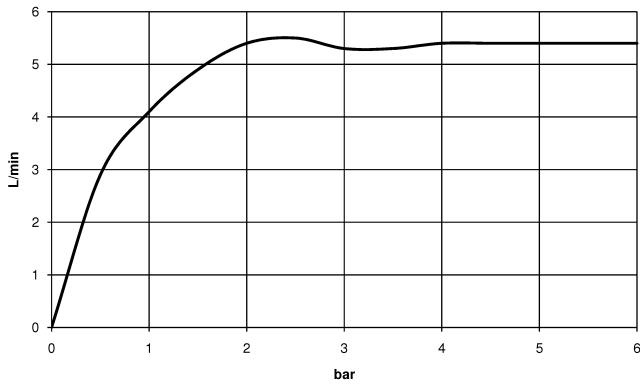

Washstand fitting with electronic opening and closing function without pop-up waste - Chrome

TARA

44 521 660

Fits: TARA, META

- 165mm projection
- Infrared sensor technology
- height of mixer 310 mm
- height up to aerator 199 mm
- hole diameter 35 mm
- fixed spout
- max. flow 5.7 l/min
- circular, air-enriched flow
- suitable for thermal disinfection
- Automatic shut-off after pre-set time is reached
- Indirect temperature control (undercounter)
- Control box included
- Adjustable sensor detection range
- Battery or plug-in power supply operated (batteries not included)
- 4x AA (1.5V) batteries required
- lead-free
- 1x screw-in M 8 x 1 pressure hose, leak-tested
- This product can help a building meet the requirements of Green Building Rating Systems, e.g. LEED®, BREEAM®, DGNB
- WRAS 2211011

Washstand fitting with electronic opening and closing function without pop-up waste - Chrome

TARA

44 521 660

mm [inches]

1:5

Flow rate chart

Codes & Standards

DIN 4109

EN 1717

Executive Order
no. 1007

ISO 3822

Scottish Water
Byelaws

UK Water Supply
Regulations

Ü-Zeichen

Washstand fitting with electronic opening and closing function without pop-up
waste - Chrome

TARA