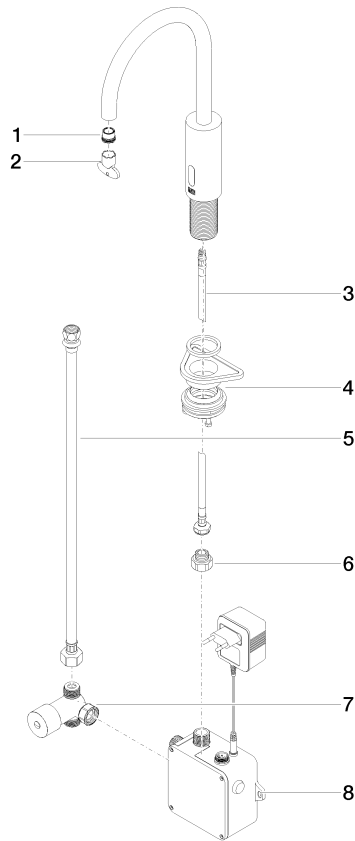

Washstand fitting with electronic opening and closing function without pop-up waste - Chrome

TARA

44 521 660

Fits: TARA, META

- 165mm projection
- Infrared sensor technology
- height of mixer 310 mm
- height up to aerator 199 mm
- hole diameter 35 mm
- fixed spout
- max. flow 5.7 l/min
- circular, air-enriched flow
- suitable for thermal disinfection
- Automatic shut-off after pre-set time is reached
- Indirect temperature control (undercounter)
- Control box included
- Adjustable sensor detection range
- Battery or plug-in power supply operated (batteries not included)
- 4x AA (1.5V) batteries required
- lead-free
- 1x screw-in M 8 x 1 pressure hose, leak-tested
- This product can help a building meet the requirements of Green Building Rating Systems, e.g. LEED®, BREEAM®, DGNB
- WRAS 2211011

Washstand fitting with electronic opening and closing function without pop-up waste - Chrome

TARA

44 521 660

mm [inches]

1:5

Flow rate chart

Codes & Standards

DIN 4109

EN 1717

Executive Order
no. 1007

ISO 3822

Scottish Water
Byelaws

UK Water Supply
Regulations

Ü-Zeichen

Washstand fitting with electronic opening and closing function without pop-up
waste - Chrome

TARA

Washstand fitting with electronic opening and closing function without pop-up waste - Chrome

TARA

44 521 660

Spare parts list

Product version from 10/1/2023

No.	Item Number	Name	Quantity used	Delivery time
	09 29 03 126 90	aerator	8	2