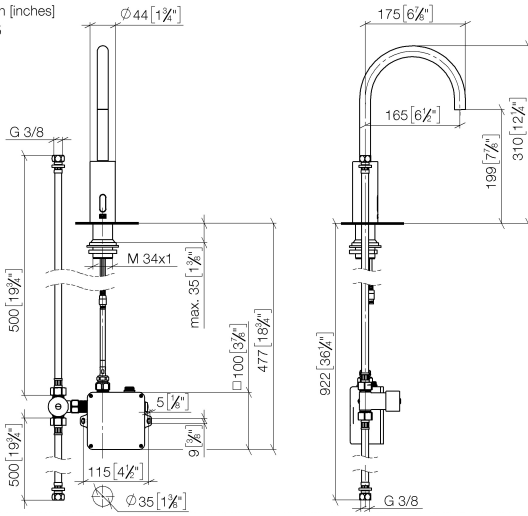

Washstand fitting with electronic opening and closing function without pop-up waste - Light Gold

TARA

44 521 660

Fits: TARA, META

- 165mm projection
- Infrared sensor technology
- height of mixer 310 mm
- height up to aerator 199 mm
- hole diameter 35 mm
- fixed spout
- max. flow 5.7 l/min
- circular, air-enriched flow
- suitable for thermal disinfection
- Automatic shut-off after pre-set time is reached
- Indirect temperature control (undercounter)
- Control box included
- Adjustable sensor detection range
- Battery or plug-in power supply operated (batteries not included)
- 4x AA (1.5V) batteries required
- lead-free
- 1x screw-in M 8 x 1 pressure hose, leak-tested
- This product can help a building meet the requirements of Green Building Rating Systems, e.g. LEED®, BREEAM®, DGNB
- WRAS 2211011

Washstand fitting with electronic opening and closing function without pop-up waste - Light Gold

TARA

44 521 660

mm [inches]

1:5

Flow rate chart

Codes & Standards

EN 1717

Executive Order
no. 1007

Scottish Water
Byelaws

UK Water Supply
Regulations

Washstand fitting with electronic opening and closing function without pop-up
waste - Light Gold

TARA

44 521 660
Certificates

GDV_0400

TARA

44 521 660

Spare parts list

Product version from 10/1/2023

No.	Item Number	Name	Quantity used	Delivery time
	09 29 03 126 90	aerator	8	2