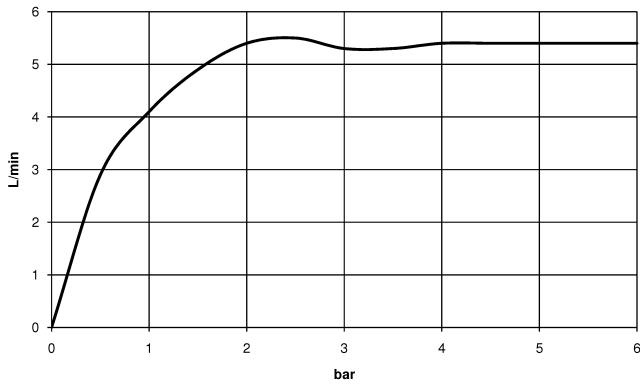

Washstand fitting with electronic opening and closing function without pop-up waste - Light Gold

TARA

44 521 660

Fits: TARA, META

- 165mm projection
- Infrared sensor technology
- height of mixer 310 mm
- height up to aerator 199 mm
- hole diameter 35 mm
- fixed spout
- max. flow 5.7 l/min
- circular, air-enriched flow
- suitable for thermal disinfection
- Automatic shut-off after pre-set time is reached
- Indirect temperature control (undercounter)
- Control box included
- Adjustable sensor detection range
- Battery or plug-in power supply operated (batteries not included)
- 4x AA (1.5V) batteries required
- lead-free
- 1x screw-in M 8 x 1 pressure hose, leak-tested
- This product can help a building meet the requirements of Green Building Rating Systems, e.g. LEED®, BREEAM®, DGNB
- WRAS 2211011

Washstand fitting with electronic opening and closing function without pop-up waste - Light Gold

TARA

44 521 660

mm [inches]

1:5

Flow rate chart

Codes & Standards

EN 1717