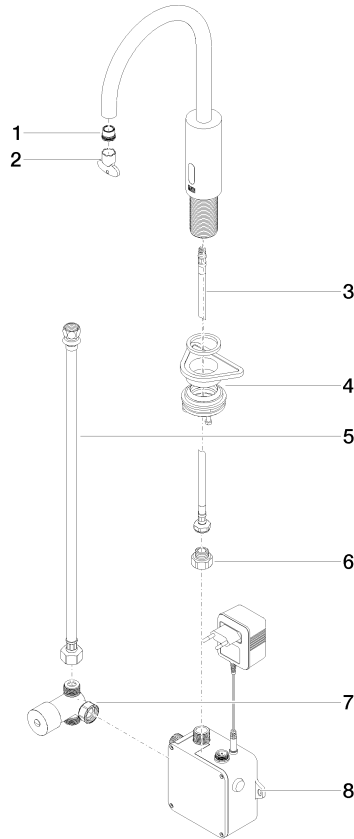

Washstand fitting with electronic opening and closing function without pop-up waste - Light Gold

TARA

44 521 660

Fits: TARA, META

- 165mm projection
- Infrared sensor technology
- height of mixer 310 mm
- height up to aerator 199 mm
- hole diameter 35 mm
- fixed spout
- max. flow 5.7 l/min
- circular, air-enriched flow
- suitable for thermal disinfection
- Automatic shut-off after pre-set time is reached
- Indirect temperature control (undercounter)
- Control box included
- Adjustable sensor detection range
- Battery or plug-in power supply operated (batteries not included)
- 4x AA (1.5V) batteries required
- lead-free
- 1x screw-in M 8 x 1 pressure hose, leak-tested
- This product can help a building meet the requirements of Green Building Rating Systems, e.g. LEED®, BREEAM®, DGNB
- WRAS 2211011

Washstand fitting with electronic opening and closing function without pop-up waste - Light Gold

TARA

44 521 660

mm [inches]

1:5

Flow rate chart

Codes & Standards

EN 1717

Executive Order
no. 1007

Scottish Water
Byelaws

UK Water Supply
Regulations

Washstand fitting with electronic opening and closing function without pop-up
waste - Light Gold

TARA

44 521 660
Certificates

GDV_0400

WRAS_2211

Belgaqua_23-210-2

44 521 660

Product version from 10/1/2023

Parts for other
finishes can be found
here: [Chrome](#)

Washstand fitting with electronic opening and closing function without pop-up
waste - Light Gold