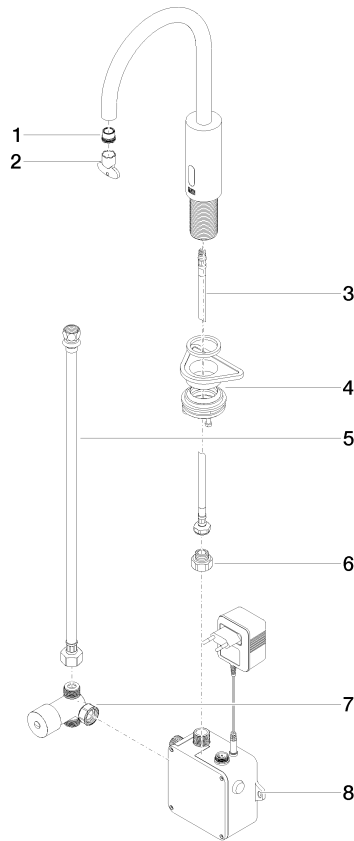

Washstand fitting with electronic opening and closing function without pop-up waste - Champagne (22kt Gold)

TARA

44 521 660

Fits: TARA, META

- 165mm projection
- Infrared sensor technology
- height of mixer 310 mm
- height up to aerator 199 mm
- hole diameter 35 mm
- fixed spout
- max. flow 5.7 l/min
- circular, air-enriched flow
- suitable for thermal disinfection
- Automatic shut-off after pre-set time is reached
- Indirect temperature control (undercounter)
- Control box included
- Adjustable sensor detection range
- Battery or plug-in power supply operated (batteries not included)
- 4x AA (1.5V) batteries required
- lead-free
- 1x screw-in M 8 x 1 pressure hose, leak-tested
- This product can help a building meet the requirements of Green Building Rating Systems, e.g. LEED®, BREEAM®, DGNB
- WRAS 2211011

Washstand fitting with electronic opening and closing function without pop-up
waste - Champagne (22kt Gold)

TARA

44 521 660

Certificates

GDV_0400

LGA_38

WRAS_2211

Belgaqua_23-210-2

44 521 660

Product version from 10/1/2023

Parts for other
finishes can be found
here: [Chrome](#)

Washstand fitting with electronic opening and closing function without pop-up waste - Champagne (22kt Gold)

TARA

44 521 660

Spare parts list

Product version from 10/1/2023

No.	Item Number	Name	Quantity used	Delivery time
	09 29 03 126 90	aerator	8	2