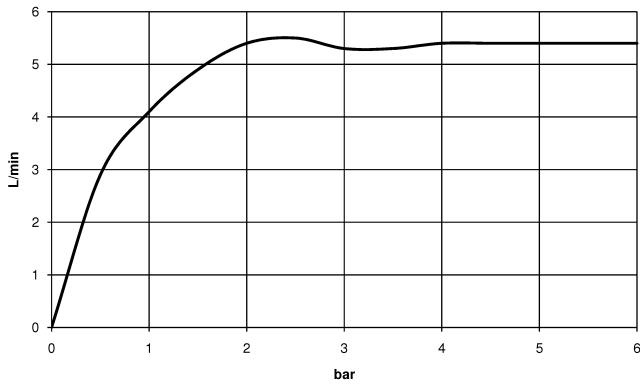

Washstand fitting with electronic opening and closing function without pop-up waste - Brushed Dark Platinum

TARA

44 521 660

mm [inches]

1:5

Flow rate chart

Codes & Standards

DIN 4109