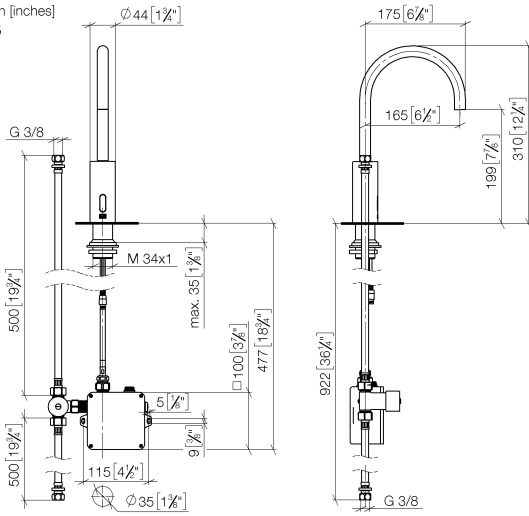

Washstand fitting with electronic opening and closing function without pop-up waste - Brushed Dark Platinum

TARA

44 521 660

Fits: TARA, META

- 165mm projection
- Infrared sensor technology
- height of mixer 310 mm
- height up to aerator 199 mm
- hole diameter 35 mm
- fixed spout
- max. flow 5.7 l/min
- circular, air-enriched flow
- suitable for thermal disinfection
- Automatic shut-off after pre-set time is reached
- Indirect temperature control (undercounter)
- Control box included
- Adjustable sensor detection range
- Battery or plug-in power supply operated (batteries not included)
- 4x AA (1.5V) batteries required
- lead-free
- 1x screw-in M 8 x 1 pressure hose, leak-tested
- This product can help a building meet the requirements of Green Building Rating Systems, e.g. LEED®, BREEAM®, DGNB
- WRAS 2211011

Washstand fitting with electronic opening and closing function without pop-up waste - Brushed Dark Platinum

TARA

44 521 660

mm [inches]

1:5

Flow rate chart

Codes & Standards

DIN 4109

EN 1717

Executive Order
no. 1007

ISO 3822

Scottish Water
Byelaws

UK Water Supply
Regulations

Ü-Zeichen

Washstand fitting with electronic opening and closing function without pop-up
waste - Brushed Dark Platinum