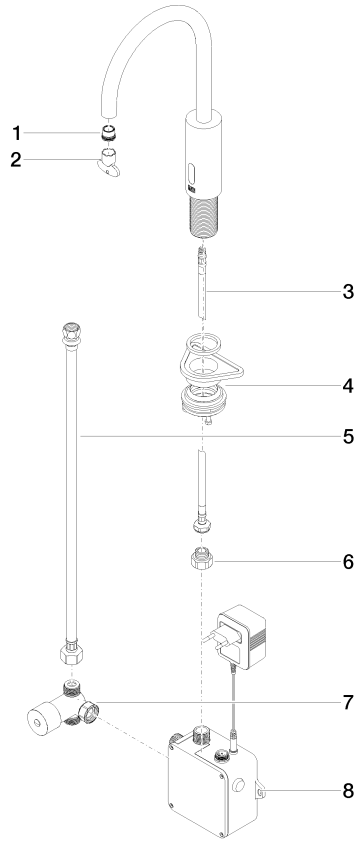

Washstand fitting with electronic opening and closing function without pop-up waste - Brushed Dark Platinum

TARA

44 521 660

Fits: TARA, META

- 165mm projection
- Infrared sensor technology
- height of mixer 310 mm
- height up to aerator 199 mm
- hole diameter 35 mm
- fixed spout
- max. flow 5.7 l/min
- circular, air-enriched flow
- suitable for thermal disinfection
- Automatic shut-off after pre-set time is reached
- Indirect temperature control (undercounter)
- Control box included
- Adjustable sensor detection range
- Battery or plug-in power supply operated (batteries not included)
- 4x AA (1.5V) batteries required
- lead-free
- 1x screw-in M 8 x 1 pressure hose, leak-tested
- This product can help a building meet the requirements of Green Building Rating Systems, e.g. LEED®, BREEAM®, DGNB
- WRAS 2211011

Washstand fitting with electronic opening and closing function without pop-up waste - Brushed Dark Platinum

TARA

44 521 660

mm [inches]

1:5

Flow rate chart

Codes & Standards

DIN 4109

EN 1717

Executive Order
no. 1007

ISO 3822

Scottish Water
Byelaws

UK Water Supply
Regulations

Ü-Zeichen

Washstand fitting with electronic opening and closing function without pop-up
waste - Brushed Dark Platinum

Product version from 10/1/2023

Parts for other
finishes can be found
here: [Chrome](#)

Washstand fitting with electronic opening and closing function without pop-up waste - Brushed Dark Platinum

TARA

44 521 660