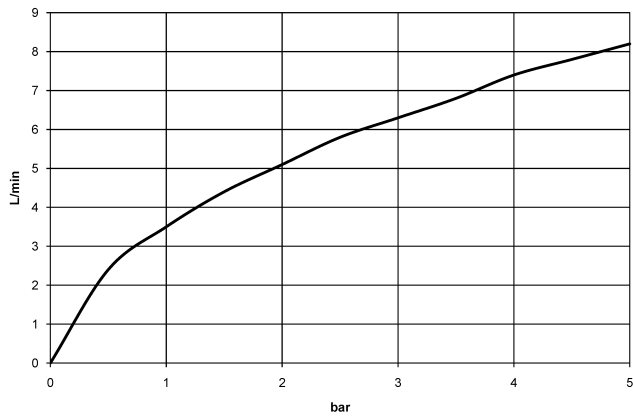

**MEM Washstand fitting with electronic opening and closing function without pop-up waste - Dark Chrome**

MEM

44 521 782

mm [inches]  
1:5

**Flow rate chart**

**Codes & Standards**

DIN 4109

EN 1717