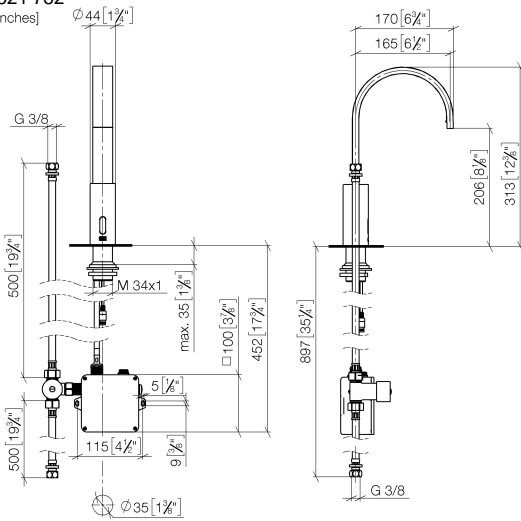

**MEM Washstand fitting with electronic opening and closing function without pop-up waste - Dark Chrome**

MEM

44 521 782

- 165mm projection
- Infrared sensor technology
- height of mixer 313 mm
- height up to aerator 206 mm
- hole diameter 35 mm
- fixed spout
- max. flow 5.7 l/min
- rectangular, air-enriched flow
- suitable for thermal disinfection
- Automatic shut-off after pre-set time is reached
- Indirect temperature control (undercounter)
- Control box included
- Adjustable sensor detection range
- Battery or plug-in power supply operated (batteries not included)
- 4x AA (1.5V) batteries required
- lead-free
- 1x screw-in M 8 x 1 pressure hose, leak-tested
- This product can help a building meet the requirements of Green Building Rating Systems, e.g. LEED®, BREEAM®, DGNB
- WRAS 2211011

**MEM Washstand fitting with electronic opening and closing function without pop-up waste - Dark Chrome**

MEM

44 521 782

mm [inches]  
1:5

**Flow rate chart**

**Codes & Standards**

DIN 4109

EN 1717

ISO 3822

Scottish Water  
Byelaws

UK Water Supply  
Regulations

Ü-Zeichen

MEM Washstand fitting with electronic opening and closing function without  
pop-up waste - Dark Chrome

---

MEM

44 521 782

MEM Washstand fitting with electronic opening and closing function without  
pop-up waste - Dark Chrome

---

MEM

44 521 782

**Spare parts list**