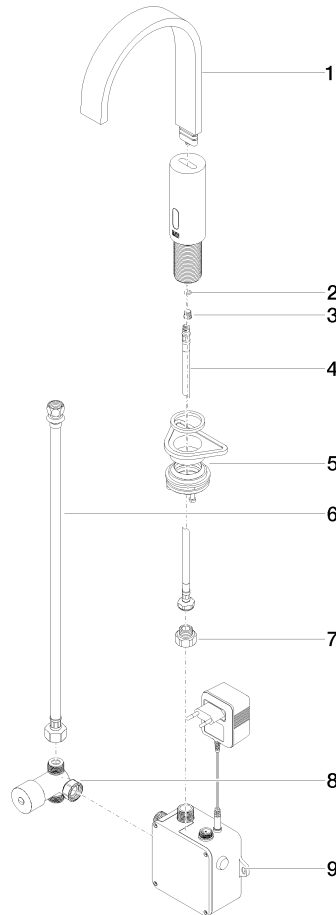

**MEM Washstand fitting with electronic opening and closing function without pop-up waste - Dark Chrome**

MEM

44 521 782

- 165mm projection
- Infrared sensor technology
- height of mixer 313 mm
- height up to aerator 206 mm
- hole diameter 35 mm
- fixed spout
- max. flow 5.7 l/min
- rectangular, air-enriched flow
- suitable for thermal disinfection
- Automatic shut-off after pre-set time is reached
- Indirect temperature control (undercounter)
- Control box included
- Adjustable sensor detection range
- Battery or plug-in power supply operated (batteries not included)
- 4x AA (1.5V) batteries required
- lead-free
- 1x screw-in M 8 x 1 pressure hose, leak-tested
- This product can help a building meet the requirements of Green Building Rating Systems, e.g. LEED®, BREEAM®, DGNB
- WRAS 2211011

**MEM Washstand fitting with electronic opening and closing function without pop-up waste - Dark Chrome**

MEM

44 521 782

mm [inches]  
1:5

**Flow rate chart**

**Codes & Standards**

DIN 4109

EN 1717

Certificates

---

WRAS\_2211

Belgaqua\_23-210-2 LGA\_38

MEM Washstand fitting with electronic opening and closing function without  
pop-up waste - Dark Chrome

MEM

44 521 782

Parts for other  
finishes can be found  
here: [Chrome](#)

MEM Washstand fitting with electronic opening and closing function without  
pop-up waste - Dark Chrome

---

MEM

44 521 782

**Spare parts list**