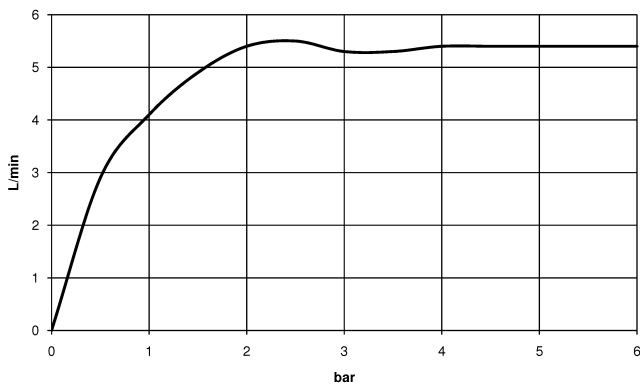

VAIA Washstand fitting with electronic opening and closing function without pop-up waste - Platinum

VAIA

44 521 809

mm [inches]
1:5

Flow rate chart

Codes & Standards

DIN 4109

EN 1717