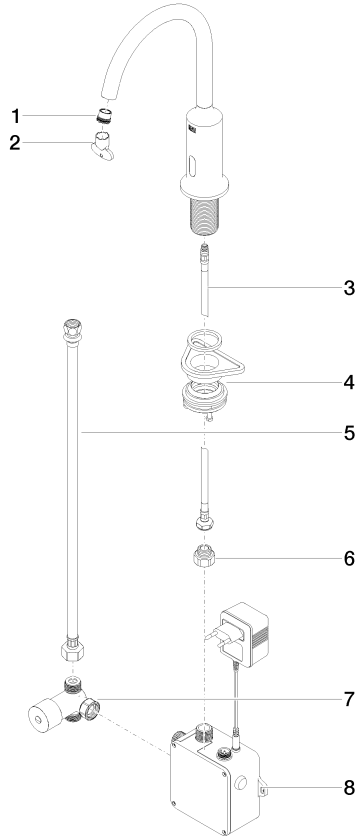

VAIA Washstand fitting with electronic opening and closing function without pop-up waste - Platinum

VAIA

44 521 809

- Infrared sensor technology
- 167mm projection
- height of mixer 306 mm
- height up to aerator 221 mm
- hole diameter 35 mm
- fixed spout
- max. flow 5.7 l/min
- circular, air-enriched flow
- suitable for thermal disinfection
- Automatic shut-off after pre-set time is reached
- Indirect temperature control (undercounter)
- Control box included
- Adjustable sensor detection range
- Battery or plug-in power supply operated (batteries not included)
- 4x AA (1.5V) batteries required
- lead-free
- 1x screw-in M 8 x 1 pressure hose, leak-tested
- This product can help a building meet the requirements of Green Building Rating Systems, e.g. LEED®, BREEAM®, DGNB
- WRAS 2211011

VAIA Washstand fitting with electronic opening and closing function without pop-up waste - Platinum

VAIA

44 521 809

mm [inches]
1:5

Flow rate chart

Codes & Standards

DIN 4109

EN 1717

Certificates

GDV_0400

LGA_38

WRAS_2211

Belgaqua_23-210-2

44 521 809

Parts for other
finishes can be found
here: [Chrome](#)

VAIA Washstand fitting with electronic opening and closing function without pop-up waste - Platinum

VAIA

44 521 809

Spare parts list

No.	Item Number	Name	Quantity used	Delivery time
	09 29 03 126 90	aerator	8	2