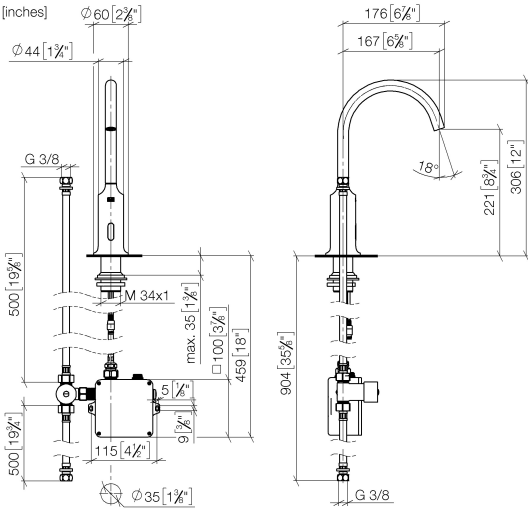

VAIA Washstand fitting with electronic opening and closing function without pop-up waste - Platinum

VAIA

44 521 809

- Infrared sensor technology
- 167mm projection
- height of mixer 306 mm
- height up to aerator 221 mm
- hole diameter 35 mm
- fixed spout
- max. flow 5.7 l/min
- circular, air-enriched flow
- suitable for thermal disinfection
- Automatic shut-off after pre-set time is reached
- Indirect temperature control (undercounter)
- Control box included
- Adjustable sensor detection range
- Battery or plug-in power supply operated (batteries not included)
- 4x AA (1.5V) batteries required
- lead-free
- 1x screw-in M 8 x 1 pressure hose, leak-tested
- This product can help a building meet the requirements of Green Building Rating Systems, e.g. LEED®, BREEAM®, DGNB
- WRAS 2211011

VAIA Washstand fitting with electronic opening and closing function without pop-up waste - Platinum

VAIA

44 521 809

mm [inches]
1:5

Flow rate chart

Codes & Standards

DIN 4109

EN 1717

Executive Order
no. 1007

ISO 3822

Scottish Water
Byelaws

UK Water Supply
Regulations

Ü-Zeichen

VAIA Washstand fitting with electronic opening and closing function without pop-up waste - Platinum

VAIA

44 521 809