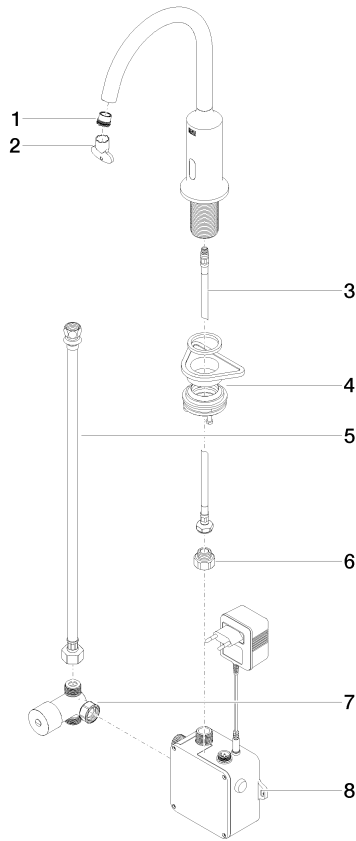

**VAIA Washstand fitting with electronic opening and closing function without pop-up waste - Dark Chrome**

VAIA

44 521 809

- Infrared sensor technology
- 167mm projection
- height of mixer 306 mm
- height up to aerator 221 mm
- hole diameter 35 mm
- fixed spout
- max. flow 5.7 l/min
- circular, air-enriched flow
- suitable for thermal disinfection
- Automatic shut-off after pre-set time is reached
- Indirect temperature control (undercounter)
- Control box included
- Adjustable sensor detection range
- Battery or plug-in power supply operated (batteries not included)
- 4x AA (1.5V) batteries required
- lead-free
- 1x screw-in M 8 x 1 pressure hose, leak-tested
- This product can help a building meet the requirements of Green Building Rating Systems, e.g. LEED®, BREEAM®, DGNB
- WRAS 2211011

**VAIA Washstand fitting with electronic opening and closing function without pop-up waste - Dark Chrome**

VAIA

44 521 809

mm [inches]  
1:5

**Flow rate chart**

**Codes & Standards**

DIN 4109

EN 1717

Executive Order  
no. 1007

ISO 3822

Scottish Water  
Byelaws

UK Water Supply  
Regulations

Ü-Zeichen

VAIA Washstand fitting with electronic opening and closing function without pop-up waste - Dark Chrome

---

44 521 809

Parts for other  
finishes can be found  
here: [Chrome](#)

VAIA Washstand fitting with electronic opening and closing function without  
pop-up waste - Dark Chrome

---

VAIA

44 521 809

**Spare parts list**