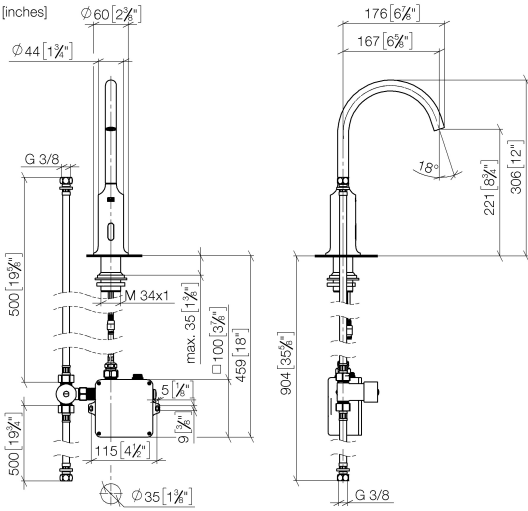

**VAIA Washstand fitting with electronic opening and closing function without pop-up waste - Dark Chrome**

VAIA

44 521 809

- Infrared sensor technology
- 167mm projection
- height of mixer 306 mm
- height up to aerator 221 mm
- hole diameter 35 mm
- fixed spout
- max. flow 5.7 l/min
- circular, air-enriched flow
- suitable for thermal disinfection
- Automatic shut-off after pre-set time is reached
- Indirect temperature control (undercounter)
- Control box included
- Adjustable sensor detection range
- Battery or plug-in power supply operated (batteries not included)
- 4x AA (1.5V) batteries required
- lead-free
- 1x screw-in M 8 x 1 pressure hose, leak-tested
- This product can help a building meet the requirements of Green Building Rating Systems, e.g. LEED®, BREEAM®, DGNB
- WRAS 2211011

**VAIA Washstand fitting with electronic opening and closing function without pop-up waste - Dark Chrome**

VAIA

44 521 809

mm [inches]  
1:5

**Flow rate chart**

**Codes & Standards**

DIN 4109

EN 1717

Executive Order  
no. 1007

ISO 3822

Scottish Water  
Byelaws

UK Water Supply  
Regulations

Ü-Zeichen

VAIA Washstand fitting with electronic opening and closing function without pop-up waste - Dark Chrome

---