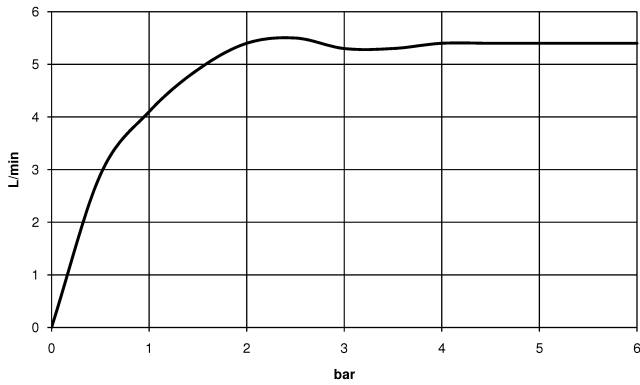

VAIA Washstand fitting with electronic opening and closing function without pop-up waste - Brushed Bronze

VAIA

44 521 809

mm [inches]
1:5

Flow rate chart

Codes & Standards

EN 1717

Executive Order
no. 1007