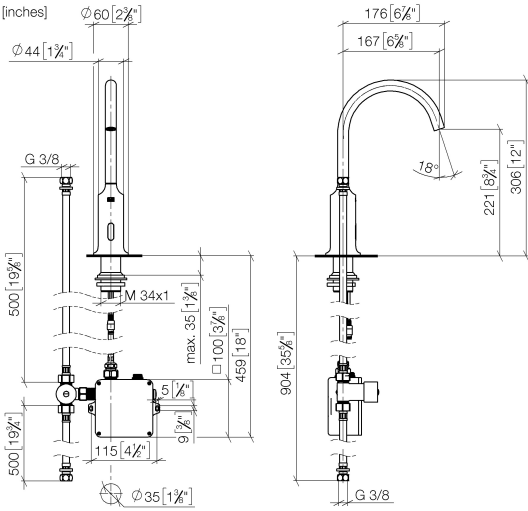

VAIA Washstand fitting with electronic opening and closing function without pop-up waste - Brushed Bronze

VAIA

44 521 809

- Infrared sensor technology
- 167mm projection
- height of mixer 306 mm
- height up to aerator 221 mm
- hole diameter 35 mm
- fixed spout
- max. flow 5.7 l/min
- circular, air-enriched flow
- suitable for thermal disinfection
- Automatic shut-off after pre-set time is reached
- Indirect temperature control (undercounter)
- Control box included
- Adjustable sensor detection range
- Battery or plug-in power supply operated (batteries not included)
- 4x AA (1.5V) batteries required
- lead-free
- 1x screw-in M 8 x 1 pressure hose, leak-tested
- This product can help a building meet the requirements of Green Building Rating Systems, e.g. LEED®, BREEAM®, DGNB
- WRAS 2211011

VAIA Washstand fitting with electronic opening and closing function without pop-up waste - Brushed Bronze

VAIA

44 521 809

mm [inches]
1:5

Flow rate chart

Codes & Standards

EN 1717

Executive Order
no. 1007

Scottish Water
Byelaws

UK Water Supply
Regulations

VAIA Washstand fitting with electronic opening and closing function without
pop-up waste - Brushed Bronze

VAIA

44 521 809
Certificates

GDV_0400

WRAS_2211

Belgaqua_23-210-2