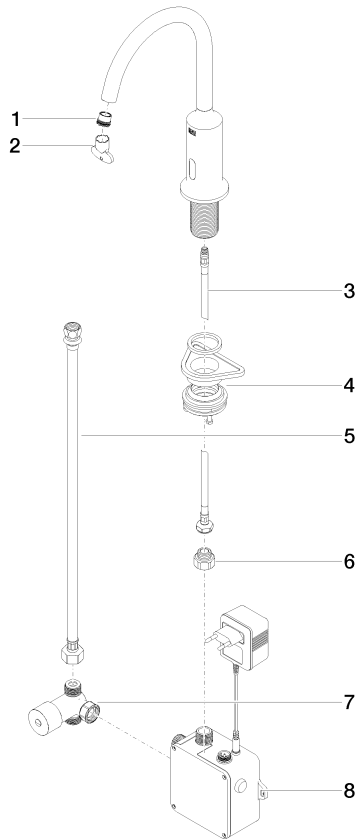

VAIA Washstand fitting with electronic opening and closing function without pop-up waste - Brushed Bronze

VAIA

44 521 809

- Infrared sensor technology
- 167mm projection
- height of mixer 306 mm
- height up to aerator 221 mm
- hole diameter 35 mm
- fixed spout
- max. flow 5.7 l/min
- circular, air-enriched flow
- suitable for thermal disinfection
- Automatic shut-off after pre-set time is reached
- Indirect temperature control (undercounter)
- Control box included
- Adjustable sensor detection range
- Battery or plug-in power supply operated (batteries not included)
- 4x AA (1.5V) batteries required
- lead-free
- 1x screw-in M 8 x 1 pressure hose, leak-tested
- This product can help a building meet the requirements of Green Building Rating Systems, e.g. LEED®, BREEAM®, DGNB
- WRAS 2211011

VAIA Washstand fitting with electronic opening and closing function without pop-up waste - Brushed Bronze

VAIA

44 521 809

mm [inches]
1:5

Flow rate chart

Codes & Standards

EN 1717

Executive Order
no. 1007

Scottish Water
Byelaws

UK Water Supply
Regulations

VAIA Washstand fitting with electronic opening and closing function without
pop-up waste - Brushed Bronze

VAIA

44 521 809
Certificates

GDV_0400

WRAS_2211

Belgaqua_23-210-2

44 521 809

Parts for other
finishes can be found
here: [Chrome](#)

VAIA Washstand fitting with electronic opening and closing function without
pop-up waste - Brushed Bronze

VAIA

44 521 809

Spare parts list