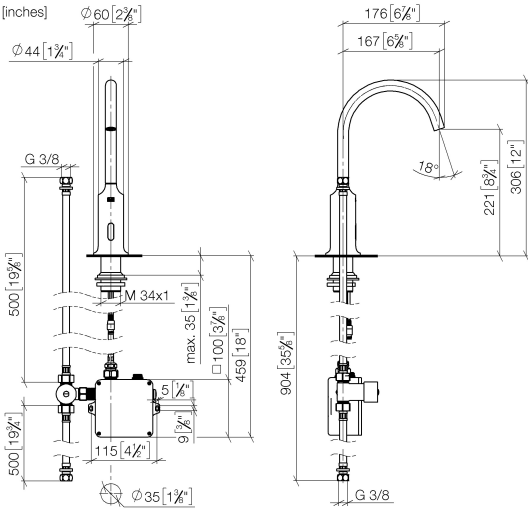

**VAIA Washstand fitting with electronic opening and closing function without pop-up waste - Brushed Chrome**

VAIA

44 521 809

- Infrared sensor technology
- 167mm projection
- height of mixer 306 mm
- height up to aerator 221 mm
- hole diameter 35 mm
- fixed spout
- max. flow 5.7 l/min
- circular, air-enriched flow
- suitable for thermal disinfection
- Automatic shut-off after pre-set time is reached
- Indirect temperature control (undercounter)
- Control box included
- Adjustable sensor detection range
- Battery or plug-in power supply operated (batteries not included)
- 4x AA (1.5V) batteries required
- lead-free
- 1x screw-in M 8 x 1 pressure hose, leak-tested
- This product can help a building meet the requirements of Green Building Rating Systems, e.g. LEED®, BREEAM®, DGNB
- WRAS 2211011

**VAIA Washstand fitting with electronic opening and closing function without pop-up waste - Brushed Chrome**

VAIA

44 521 809

mm [inches]  
1:5

**Flow rate chart**

**Codes & Standards**

DIN 4109

EN 1717

Executive Order  
no. 1007

ISO 3822

Scottish Water  
Byelaws

UK Water Supply  
Regulations

Ü-Zeichen

VAIA Washstand fitting with electronic opening and closing function without  
pop-up waste - Brushed Chrome