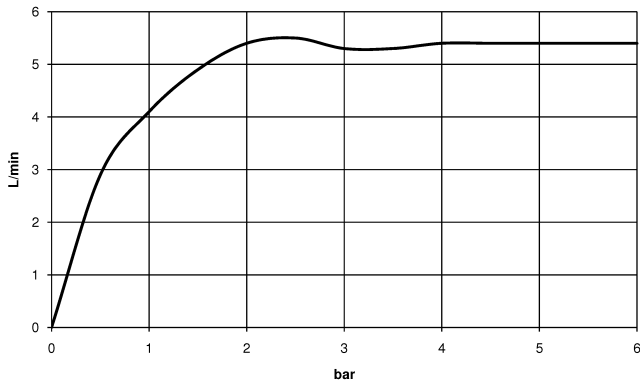

**VAIA Washstand fitting with electronic opening and closing function without pop-up waste - Brushed Chrome**

VAIA

44 521 809

mm [inches]  
1:5

**Flow rate chart**

**Codes & Standards**

DIN 4109

EN 1717