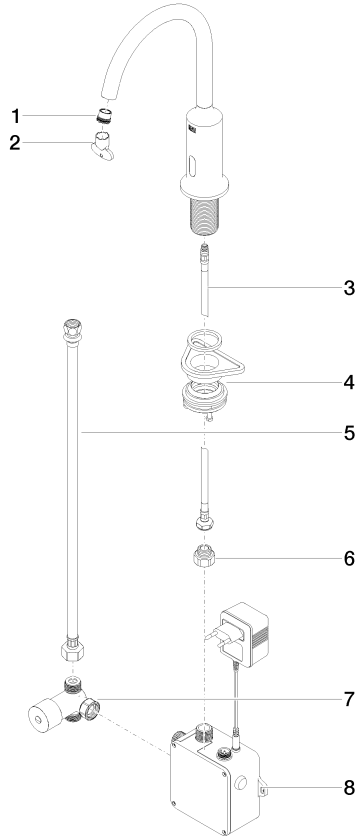

**VAIA Washstand fitting with electronic opening and closing function without pop-up waste - Brushed Chrome**

VAIA

44 521 809

- Infrared sensor technology
- 167mm projection
- height of mixer 306 mm
- height up to aerator 221 mm
- hole diameter 35 mm
- fixed spout
- max. flow 5.7 l/min
- circular, air-enriched flow
- suitable for thermal disinfection
- Automatic shut-off after pre-set time is reached
- Indirect temperature control (undercounter)
- Control box included
- Adjustable sensor detection range
- Battery or plug-in power supply operated (batteries not included)
- 4x AA (1.5V) batteries required
- lead-free
- 1x screw-in M 8 x 1 pressure hose, leak-tested
- This product can help a building meet the requirements of Green Building Rating Systems, e.g. LEED®, BREEAM®, DGNB
- WRAS 2211011

**VAIA Washstand fitting with electronic opening and closing function without pop-up waste - Brushed Chrome**

VAIA

44 521 809

mm [inches]  
1:5

**Flow rate chart**

**Codes & Standards**

DIN 4109

EN 1717

Executive Order  
no. 1007

ISO 3822

Scottish Water  
Byelaws

UK Water Supply  
Regulations

Ü-Zeichen

VAIA Washstand fitting with electronic opening and closing function without  
pop-up waste - Brushed Chrome

Belgaqua\_23-210-2

VAIA Washstand fitting with electronic opening and closing function without  
pop-up waste - Brushed Chrome

VAIA

44 521 809

Parts for other  
finishes can be found  
here: [Chrome](#)

VAIA Washstand fitting with electronic opening and closing function without  
pop-up waste - Brushed Chrome