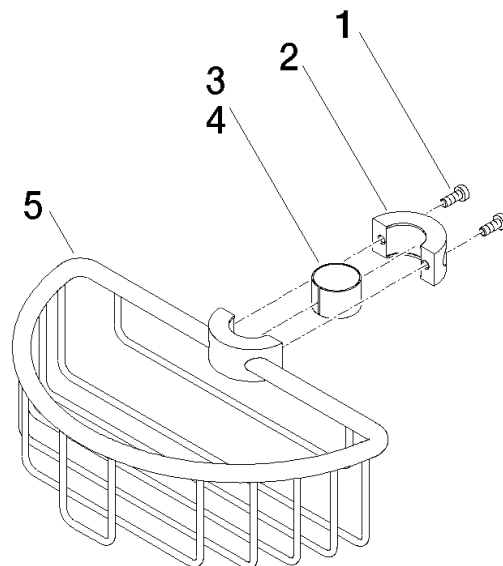

Shower basket for subsequent mounting on riser - Chrome

IMO

82 290 970

- width 200mm
- height 62 mm
- 125mm projection

Fits: IMO, LULU, MADISON, MEM, TARA,
CL.1, LISSÉ, VAIA, META, CYO

	Chrome	82 290 970-00
	Brushed Platinum	82 290 970-06
	Platinum	82 290 970-08
	Durabrand (23kt Gold)	82 290 970-09
	Dark Chrome	82 290 970-19
	Light Gold	82 290 970-26
	Brushed Light Gold	82 290 970-27
	Brushed Durabrand (23kt Gold)	82 290 970-28
	Matte Black	82 290 970-33
	Brushed Bronze	82 290 970-42
	Brushed Champagne (22kt Gold)	82 290 970-46
	Champagne (22kt Gold)	82 290 970-47
	Brushed Chrome	82 290 970-93
	Brushed Dark Platinum	82 290 970-99

82 290 970

mm [inches]

82 290 970

Parts for other finishes can be found here: [Brushed](#)
[Platinum](#)

Spare parts list

No.	Item Number	Name	Quantity used	Delivery time
1	09 30 30 054 90	screw	4	2
2	08 17 97 520-00	holder	1	10
3	08 18 40 520 90	sleeve	1	2
4	08 18 40 521 90	sleeve	1	2
5	08 18 90 908-00	basket	1	60