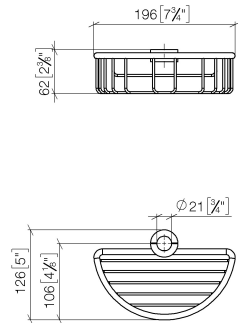

Shower basket for subsequent mounting on riser - Chrome

IMO

82 290 970

- width 200mm
- height 62 mm
- 125mm projection

Fits: IMO, LULU, MADISON, MEM, TARA,
CL.1, LISSÉ, VAIA, META, CYO

	Chrome	82 290 970-00
	Brushed Platinum	82 290 970-06
	Platinum	82 290 970-08
	Durabrand (23kt Gold)	82 290 970-09
	Dark Chrome	82 290 970-19
	Light Gold	82 290 970-26
	Brushed Light Gold	82 290 970-27
	Brushed Durabrand (23kt Gold)	82 290 970-28
	Matte Black	82 290 970-33
	Brushed Bronze	82 290 970-42
	Brushed Champagne (22kt Gold)	82 290 970-46
	Champagne (22kt Gold)	82 290 970-47
	Brushed Chrome	82 290 970-93
	Brushed Dark Platinum	82 290 970-99

82 290 970

mm [inches]

82 290 970

Parts for other finishes can be found here: [Brushed](#)
[Platinum](#)

Spare parts list

No.	Item Number	Name	Quantity used	Delivery time
1	09 30 30 054 90	screw	4	2
2	08 17 97 520-00	holder	1	10
3	08 18 40 520 90	sleeve	1	2
4	08 18 40 521 90	sleeve	1	2
5	08 18 90 908-00	basket	1	60