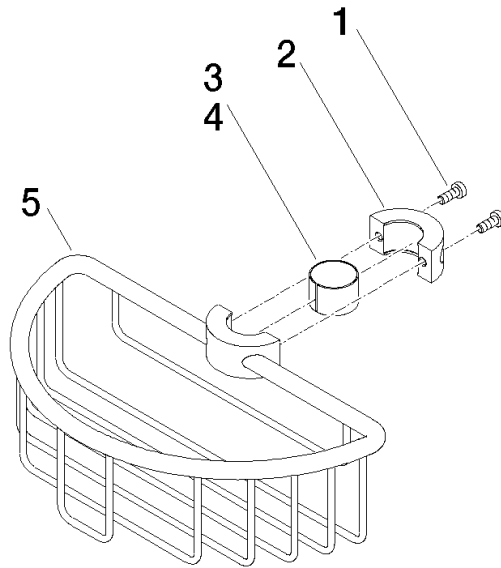

**Shower basket for subsequent mounting on riser - Brushed Platinum**

IMO

82 290 970

- width 200mm
- height 62 mm
- 125mm projection

Fits: IMO, LULU, MADISON, MEM, TARA, CL.1, LISSÉ, VAIA, META, CYO

	Brushed Platinum	82 290 970-06
	Chrome	82 290 970-00
	Platinum	82 290 970-08
	Durabress (23kt Gold)	82 290 970-09
	Dark Chrome	82 290 970-19
	Light Gold	82 290 970-26
	Brushed Light Gold	82 290 970-27
	Brushed Durabress (23kt Gold)	82 290 970-28
	Matte Black	82 290 970-33
	Brushed Bronze	82 290 970-42
	Brushed Champagne (22kt Gold)	82 290 970-46
	Champagne (22kt Gold)	82 290 970-47
	Brushed Chrome	82 290 970-93
	Brushed Dark Platinum	82 290 970-99

82 290 970

mm [inches]

82 290 970

**Product version from 10/1/2023**

Parts for other  
finishes can be found  
here: [Chrome](#)

Shower basket for subsequent mounting on riser - Brushed Platinum

IMO

82 290 970

**Spare parts list**

**Product version from 10/1/2023**

No.	Item Number	Name	Quantity used	Delivery time
	09 30 30 054 90	screw	8	2