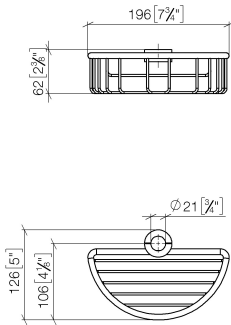

**Shower basket for subsequent mounting on riser - Brushed Platinum**

IMO

82 290 970

- width 200mm
- height 62 mm
- 125mm projection

Fits: IMO, LULU, MADISON, MEM, TARA, CL.1, LISSÉ, VAIA, META, CYO

	Brushed Platinum	82 290 970-06
	Chrome	82 290 970-00
	Platinum	82 290 970-08
	Durabress (23kt Gold)	82 290 970-09
	Dark Chrome	82 290 970-19
	Light Gold	82 290 970-26
	Brushed Light Gold	82 290 970-27
	Brushed Durabress (23kt Gold)	82 290 970-28
	Matte Black	82 290 970-33
	Brushed Bronze	82 290 970-42
	Brushed Champagne (22kt Gold)	82 290 970-46
	Champagne (22kt Gold)	82 290 970-47
	Brushed Chrome	82 290 970-93
	Brushed Dark Platinum	82 290 970-99

82 290 970

mm [inches]

82 290 970

**Product version from 10/1/2023**

Parts for other  
finishes can be found  
here: [Chrome](#)

Shower basket for subsequent mounting on riser - Brushed Platinum

IMO

82 290 970