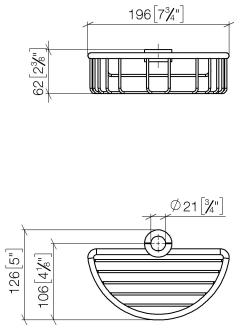

Shower basket for subsequent mounting on riser - Durabronze (23kt Gold)

IMO

82 290 970

- width 200mm
- height 62 mm
- 125mm projection

Fits: IMO, LULU, MADISON, MEM, TARA,  
CL.1, LISSÉ, VAIA, META, CYO

	Durabronze (23kt Gold)	82 290 970-09
	Chrome	82 290 970-00
	Brushed Platinum	82 290 970-06
	Platinum	82 290 970-08
	Dark Chrome	82 290 970-19
	Light Gold	82 290 970-26
	Brushed Light Gold	82 290 970-27
	Brushed Durabronze (23kt Gold)	82 290 970-28
	Matte Black	82 290 970-33
	Brushed Bronze	82 290 970-42
	Brushed Champagne (22kt Gold)	82 290 970-46
	Champagne (22kt Gold)	82 290 970-47
	Brushed Chrome	82 290 970-93
	Brushed Dark Platinum	82 290 970-99

82 290 970

mm [inches]

82 290 970

**Product version from 10/1/2023**

Parts for other  
finishes can be found  
here: Chrome

Shower basket for subsequent mounting on riser - Durabrass (23kt Gold)

IMO

82 290 970