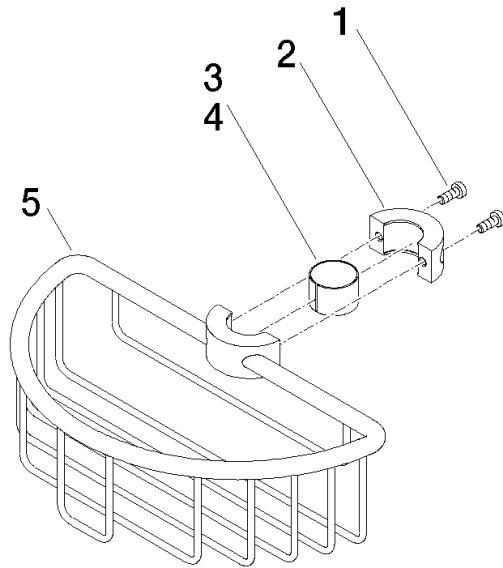

Shower basket for subsequent mounting on riser - Durabronze (23kt Gold)

IMO

82 290 970

- width 200mm
- height 62 mm
- 125mm projection

Fits: IMO, LULU, MADISON, MEM, TARA,  
CL.1, LISSÉ, VAIA, META, CYO

	Durabronze (23kt Gold)	82 290 970-09
	Chrome	82 290 970-00
	Brushed Platinum	82 290 970-06
	Platinum	82 290 970-08
	Dark Chrome	82 290 970-19
	Light Gold	82 290 970-26
	Brushed Light Gold	82 290 970-27
	Brushed Durabronze (23kt Gold)	82 290 970-28
	Matte Black	82 290 970-33
	Brushed Bronze	82 290 970-42
	Brushed Champagne (22kt Gold)	82 290 970-46
	Champagne (22kt Gold)	82 290 970-47
	Brushed Chrome	82 290 970-93
	Brushed Dark Platinum	82 290 970-99

82 290 970

mm [inches]

82 290 970

**Product version from 10/1/2023**

Parts for other  
finishes can be found  
here: Chrome

Shower basket for subsequent mounting on riser - Durabrass (23kt Gold)

IMO

82 290 970

**Spare parts list**

**Product version from 10/1/2023**

No.	Item Number	Name	Quantity used	Delivery time
	09 30 30 054 90	screw	8	2