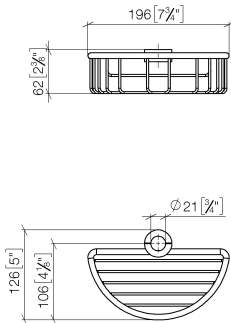

Shower basket for subsequent mounting on riser - Dark Chrome

IMO

82 290 970

- width 200mm
- height 62 mm
- 125mm projection

Fits: IMO, LULU, MADISON, MEM, TARA,  
CL.1, LISSÉ, VAIA, META, CYO

	Dark Chrome	82 290 970-19
	Chrome	82 290 970-00
	Brushed Platinum	82 290 970-06
	Platinum	82 290 970-08
	Durabrand (23kt Gold)	82 290 970-09
	Light Gold	82 290 970-26
	Brushed Light Gold	82 290 970-27
	Brushed Durabrand (23kt Gold)	82 290 970-28
	Matte Black	82 290 970-33
	Brushed Bronze	82 290 970-42
	Brushed Champagne (22kt Gold)	82 290 970-46
	Champagne (22kt Gold)	82 290 970-47
	Brushed Chrome	82 290 970-93
	Brushed Dark Platinum	82 290 970-99

82 290 970

mm [inches]

82 290 970

Parts for other  
finishes can be found  
here: [Chrome](#)