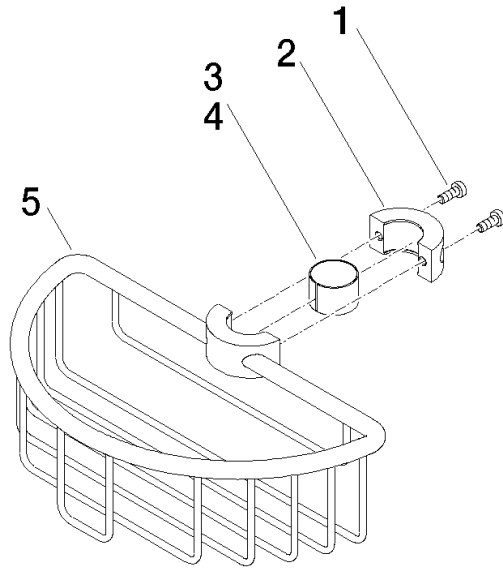

Shower basket for subsequent mounting on riser - Dark Chrome

IMO

82 290 970

- width 200mm
- height 62 mm
- 125mm projection

Fits: IMO, LULU, MADISON, MEM, TARA,  
CL.1, LISSÉ, VAIA, META, CYO

	Dark Chrome	82 290 970-19
	Chrome	82 290 970-00
	Brushed Platinum	82 290 970-06
	Platinum	82 290 970-08
	Durabrand (23kt Gold)	82 290 970-09
	Light Gold	82 290 970-26
	Brushed Light Gold	82 290 970-27
	Brushed Durabrand (23kt Gold)	82 290 970-28
	Matte Black	82 290 970-33
	Brushed Bronze	82 290 970-42
	Brushed Champagne (22kt Gold)	82 290 970-46
	Champagne (22kt Gold)	82 290 970-47
	Brushed Chrome	82 290 970-93
	Brushed Dark Platinum	82 290 970-99

82 290 970

mm [inches]

82 290 970

Parts for other  
finishes can be found  
here: [Chrome](#)