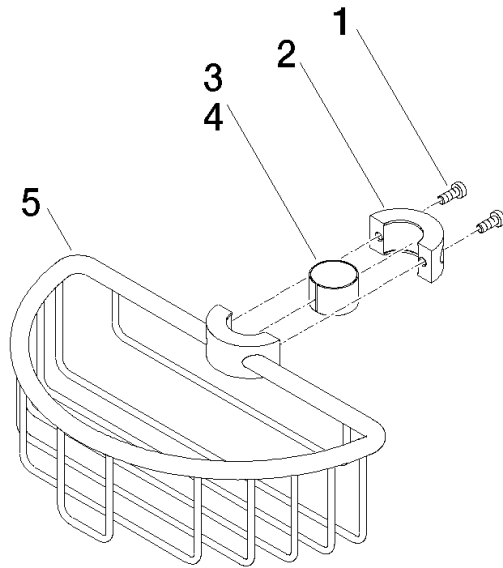

Shower basket for subsequent mounting on riser - Light Gold

IMO

82 290 970

- width 200mm
- height 62 mm
- 125mm projection

Fits: IMO, LULU, MADISON, MEM, TARA,  
CL.1, LISSÉ, VAIA, META, CYO

	Light Gold	82 290 970-26
	Chrome	82 290 970-00
	Brushed Platinum	82 290 970-06
	Platinum	82 290 970-08
	Durabronze (23kt Gold)	82 290 970-09
	Dark Chrome	82 290 970-19
	Brushed Light Gold	82 290 970-27
	Brushed Durabronze (23kt Gold)	82 290 970-28
	Matte Black	82 290 970-33
	Brushed Bronze	82 290 970-42
	Brushed Champagne (22kt Gold)	82 290 970-46
	Champagne (22kt Gold)	82 290 970-47
	Brushed Chrome	82 290 970-93
	Brushed Dark Platinum	82 290 970-99

82 290 970

mm [inches]

82 290 970

**Product version from 10/1/2023**

Parts for other  
finishes can be found  
here: [Chrome](#)

Shower basket for subsequent mounting on riser - Light Gold

IMO

82 290 970

**Spare parts list**

**Product version from 10/1/2023**

No.	Item Number	Name	Quantity used	Delivery time
	09 30 30 054 90	screw	8	2