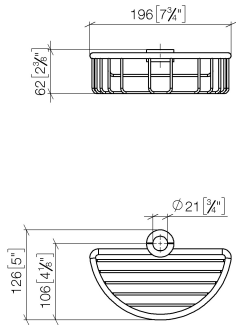

Shower basket for subsequent mounting on riser - Light Gold

IMO

82 290 970

- width 200mm
- height 62 mm
- 125mm projection

Fits: IMO, LULU, MADISON, MEM, TARA,  
CL.1, LISSÉ, VAIA, META, CYO

	Light Gold	82 290 970-26
	Chrome	82 290 970-00
	Brushed Platinum	82 290 970-06
	Platinum	82 290 970-08
	Durabronze (23kt Gold)	82 290 970-09
	Dark Chrome	82 290 970-19
	Brushed Light Gold	82 290 970-27
	Brushed Durabronze (23kt Gold)	82 290 970-28
	Matte Black	82 290 970-33
	Brushed Bronze	82 290 970-42
	Brushed Champagne (22kt Gold)	82 290 970-46
	Champagne (22kt Gold)	82 290 970-47
	Brushed Chrome	82 290 970-93
	Brushed Dark Platinum	82 290 970-99

82 290 970

mm [inches]

82 290 970

**Product version from 10/1/2023**

Parts for other  
finishes can be found  
here: [Chrome](#)

Shower basket for subsequent mounting on riser - Light Gold

IMO

82 290 970