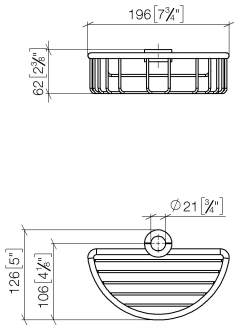

Shower basket for subsequent mounting on riser - Brushed Durabronze (23kt Gold)

IMO

82 290 970

- width 200mm
- height 62 mm
- 125mm projection

Fits: IMO, LULU, MADISON, MEM, TARA, CL.1, LISSÉ, VAIA, META, CYO

Shower basket for subsequent mounting on riser - Brushed Durabronze (23kt Gold)

IMO

82 290 970
mm [inches]

Shower basket for subsequent mounting on riser - Brushed Durabronz (23kt Gold)

IMO

82 290 970

Product version from 10/1/2023