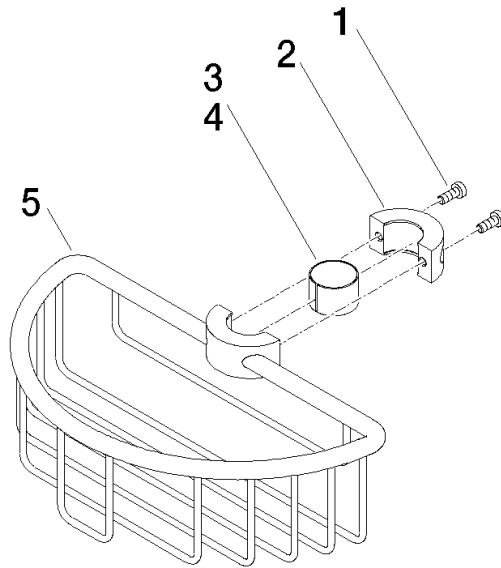

Shower basket for subsequent mounting on riser - Brushed Durabronz (23kt Gold)

IMO

82 290 970

Product version from 10/1/2023

Parts for other finishes can be found here: [Chrome](#)