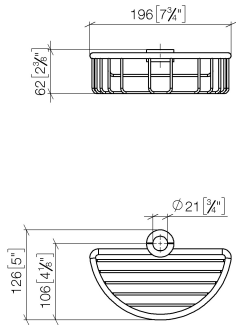

Shower basket for subsequent mounting on riser - Brushed Bronze

IMO

82 290 970

- width 200mm
- height 62 mm
- 125mm projection

Fits: IMO, LULU, MADISON, MEM, TARA,
CL.1, LISSÉ, VAIA, META, CYO

	Brushed Bronze	82 290 970-42
	Chrome	82 290 970-00
	Brushed Platinum	82 290 970-06
	Platinum	82 290 970-08
	Durabronze (23kt Gold)	82 290 970-09
	Dark Chrome	82 290 970-19
	Light Gold	82 290 970-26
	Brushed Light Gold	82 290 970-27
	Brushed Durabronze (23kt Gold)	82 290 970-28
	Matte Black	82 290 970-33
	Brushed Champagne (22kt Gold)	82 290 970-46
	Champagne (22kt Gold)	82 290 970-47
	Brushed Chrome	82 290 970-93
	Brushed Dark Platinum	82 290 970-99

82 290 970

mm [inches]

82 290 970

Product version from 10/1/2023

Parts for other
finishes can be found
here: [Chrome](#)

Shower basket for subsequent mounting on riser - Brushed Bronze

IMO

82 290 970

Spare parts list

Product version from 10/1/2023

No.	Item Number	Name	Quantity used	Delivery time
	09 30 30 054 90	screw	8	2