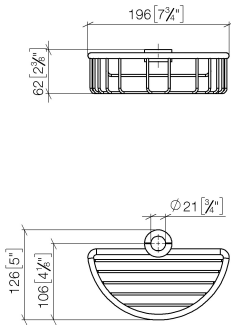

Shower basket for subsequent mounting on riser - Brushed Champagne (22kt Gold)

IMO

82 290 970

- width 200mm
- height 62 mm
- 125mm projection

Fits: IMO, LULU, MADISON, MEM, TARA, CL.1, LISSÉ, VAIA, META, CYO

Shower basket for subsequent mounting on riser - Brushed Champagne (22kt Gold)

IMO

82 290 970
mm [inches]

Shower basket for subsequent mounting on riser - Brushed Champagne (22kt Gold)

IMO

82 290 970

Product version from 10/1/2023