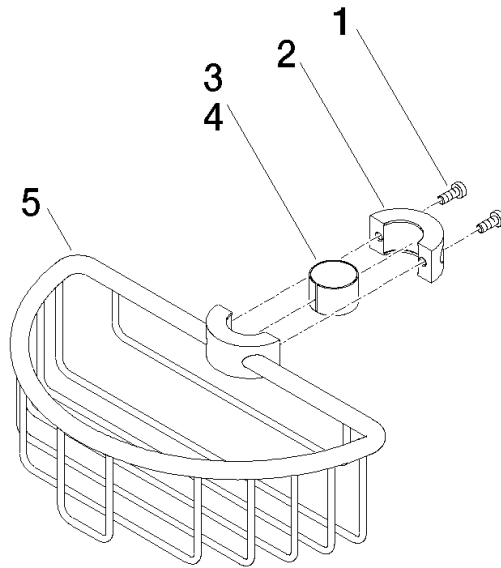

Shower basket for subsequent mounting on riser - Champagne (22kt Gold)

IMO

82 290 970

- width 200mm
- height 62 mm
- 125mm projection

Fits: IMO, LULU, MADISON, MEM, TARA,
CL.1, LISSÉ, VAIA, META, CYO

	Champagne (22kt Gold)	82 290 970-47
	Chrome	82 290 970-00
	Brushed Platinum	82 290 970-06
	Platinum	82 290 970-08
	Durabrand (23kt Gold)	82 290 970-09
	Dark Chrome	82 290 970-19
	Light Gold	82 290 970-26
	Brushed Light Gold	82 290 970-27
	Brushed Durabrand (23kt Gold)	82 290 970-28
	Matte Black	82 290 970-33
	Brushed Bronze	82 290 970-42
	Brushed Champagne (22kt Gold)	82 290 970-46
	Brushed Chrome	82 290 970-93
	Brushed Dark Platinum	82 290 970-99

82 290 970

mm [inches]

82 290 970

Product version from 10/1/2023

Parts for other
finishes can be found
here: [Chrome](#)

Shower basket for subsequent mounting on riser - Champagne (22kt Gold)

IMO

82 290 970

Spare parts list

Product version from 10/1/2023

No.	Item Number	Name	Quantity used	Delivery time
	09 30 30 054 90	screw	8	2