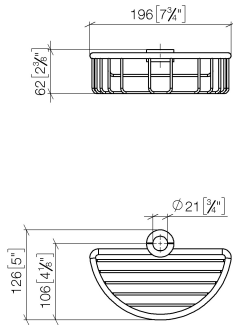

Shower basket for subsequent mounting on riser - Champagne (22kt Gold)

IMO

82 290 970

- width 200mm
- height 62 mm
- 125mm projection

Fits: IMO, LULU, MADISON, MEM, TARA,
CL.1, LISSÉ, VAIA, META, CYO

	Champagne (22kt Gold)	82 290 970-47
	Chrome	82 290 970-00
	Brushed Platinum	82 290 970-06
	Platinum	82 290 970-08
	Durabrand (23kt Gold)	82 290 970-09
	Dark Chrome	82 290 970-19
	Light Gold	82 290 970-26
	Brushed Light Gold	82 290 970-27
	Brushed Durabrand (23kt Gold)	82 290 970-28
	Matte Black	82 290 970-33
	Brushed Bronze	82 290 970-42
	Brushed Champagne (22kt Gold)	82 290 970-46
	Brushed Chrome	82 290 970-93
	Brushed Dark Platinum	82 290 970-99

82 290 970

mm [inches]

82 290 970

Product version from 10/1/2023

Parts for other
finishes can be found
here: [Chrome](#)

Shower basket for subsequent mounting on riser - Champagne (22kt Gold)

IMO

82 290 970

Spare parts list

Product version from 10/1/2023

No.	Item Number	Name	Quantity used	Delivery time
	09 30 30 054 90	screw	8	2