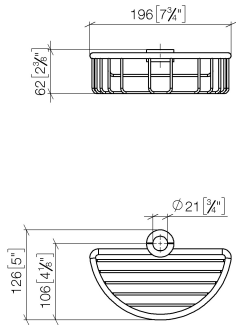

Shower basket for subsequent mounting on riser - Brushed Chrome

IMO

82 290 970

- width 200mm
- height 62 mm
- 125mm projection

Fits: IMO, LULU, MADISON, MEM, TARA,
CL.1, LISSÉ, VAIA, META, CYO

	Brushed Chrome	82 290 970-93
	Chrome	82 290 970-00
	Brushed Platinum	82 290 970-06
	Platinum	82 290 970-08
	Durabrand (23kt Gold)	82 290 970-09
	Dark Chrome	82 290 970-19
	Light Gold	82 290 970-26
	Brushed Light Gold	82 290 970-27
	Brushed Durabrand (23kt Gold)	82 290 970-28
	Matte Black	82 290 970-33
	Brushed Bronze	82 290 970-42
	Brushed Champagne (22kt Gold)	82 290 970-46
	Champagne (22kt Gold)	82 290 970-47
	Brushed Dark Platinum	82 290 970-99

82 290 970

mm [inches]

82 290 970

Product version from 10/1/2023

Parts for other
finishes can be found
here: [Chrome](#)

Shower basket for subsequent mounting on riser - Brushed Chrome

IMO

82 290 970

Spare parts list

Product version from 10/1/2023

No.	Item Number	Name	Quantity used	Delivery time
	09 30 30 054 90	screw	8	2