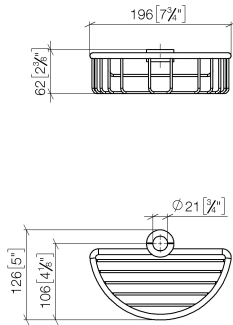

Shower basket for subsequent mounting on riser - Brushed Dark Platinum

IMO

82 290 970

- width 200mm
- height 62 mm
- 125mm projection

Fits: IMO, LULU, MADISON, MEM, TARA,
CL.1, LISSÉ, VAIA, META, CYO

	Brushed Dark Platinum	82 290 970-99
	Chrome	82 290 970-00
	Brushed Platinum	82 290 970-06
	Platinum	82 290 970-08
	Durabrand (23kt Gold)	82 290 970-09
	Dark Chrome	82 290 970-19
	Light Gold	82 290 970-26
	Brushed Light Gold	82 290 970-27
	Brushed Durabrand (23kt Gold)	82 290 970-28
	Matte Black	82 290 970-33
	Brushed Bronze	82 290 970-42
	Brushed Champagne (22kt Gold)	82 290 970-46
	Champagne (22kt Gold)	82 290 970-47
	Brushed Chrome	82 290 970-93

82 290 970

mm [inches]

82 290 970

Product version from 10/1/2023

Parts for other
finishes can be found
here: [Chrome](#)

Shower basket for subsequent mounting on riser - Brushed Dark Platinum

IMO

82 290 970

Spare parts list

Product version from 10/1/2023

No.	Item Number	Name	Quantity used	Delivery time
	09 30 30 054 90	screw	8	2