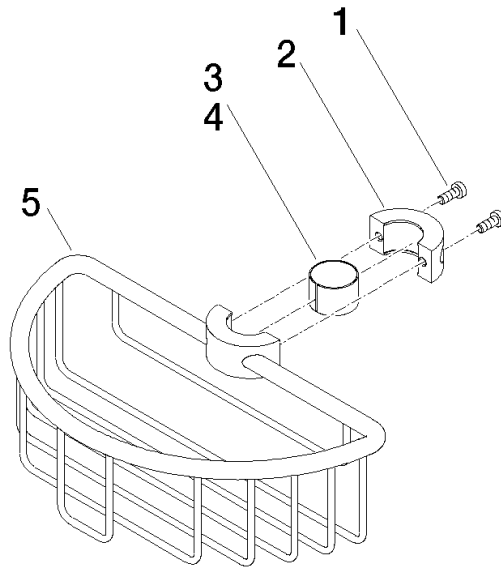

Shower basket for subsequent mounting on riser - Brushed Dark Platinum

IMO

82 290 970

- width 200mm
- height 62 mm
- 125mm projection

Fits: IMO, LULU, MADISON, MEM, TARA,
CL.1, LISSÉ, VAIA, META, CYO

	Brushed Dark Platinum	82 290 970-99
	Chrome	82 290 970-00
	Brushed Platinum	82 290 970-06
	Platinum	82 290 970-08
	Durabrand (23kt Gold)	82 290 970-09
	Dark Chrome	82 290 970-19
	Light Gold	82 290 970-26
	Brushed Light Gold	82 290 970-27
	Brushed Durabrand (23kt Gold)	82 290 970-28
	Matte Black	82 290 970-33
	Brushed Bronze	82 290 970-42
	Brushed Champagne (22kt Gold)	82 290 970-46
	Champagne (22kt Gold)	82 290 970-47
	Brushed Chrome	82 290 970-93

82 290 970

mm [inches]

82 290 970

Product version from 10/1/2023

Parts for other
finishes can be found
here: [Chrome](#)

Shower basket for subsequent mounting on riser - Brushed Dark Platinum

IMO

82 290 970

Spare parts list

Product version from 10/1/2023

No.	Item Number	Name	Quantity used	Delivery time
	09 30 30 054 90	screw	8	2