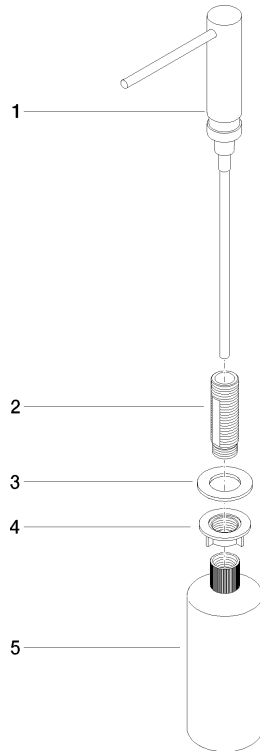

## Dispenser without rosette - Brushed Platinum

ELIO

82 424 970

- 124mm projection
- 500 ml bottle
- can be filled from the top
- rotating pump head
- height 125 mm
- width 30mm
- hole diameter 25 mm

Fits ELIO, ENO, MEM, META SQUARE, SYNC and TARA ULTRA

Fits: ELIO, MEM, ENO, SYNC, TARA ULTRA, META SQUARE

	Brushed Platinum	82 424 970-06
	Chrome	82 424 970-00
	Platinum	82 424 970-08
	Durabrace (23kt Gold)	82 424 970-09
	Dark Chrome	82 424 970-19
	Brushed Durabrace (23kt Gold)	82 424 970-28
	Matte Black	82 424 970-33
	Brushed Champagne (22kt Gold)	82 424 970-46
	Champagne (22kt Gold)	82 424 970-47
	Brushed Chrome	82 424 970-93
	Brushed Dark Platinum	82 424 970-99

82 424 970

mm [inches]

82 424 970

Parts for other finishes can be found here: [Chrome](#)

Spare parts list

No.	Item Number	Name	Quantity used	Delivery time
1	90 10 10 539 00-06	dispenser	1	10
2	08 10 10 527 90	holder	1	2
3	09 14 05 014 90	seal	1	2
4	08 10 10 517 90	nut	1	2
5	90 10 10 603 00 90	container	1	2