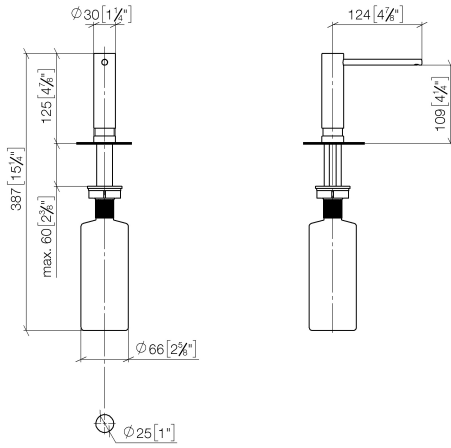

## Dispenser without rosette - Brushed Platinum

ELIO

82 424 970

- 124mm projection
- 500 ml bottle
- can be filled from the top
- rotating pump head
- height 125 mm
- width 30mm
- hole diameter 25 mm

Fits ELIO, ENO, MEM, META SQUARE, SYNC and TARA ULTRA

Fits: ELIO, MEM, ENO, SYNC, TARA ULTRA, META SQUARE

	Brushed Platinum	82 424 970-06
	Chrome	82 424 970-00
	Platinum	82 424 970-08
	Durabrace (23kt Gold)	82 424 970-09
	Dark Chrome	82 424 970-19
	Brushed Durabrace (23kt Gold)	82 424 970-28
	Matte Black	82 424 970-33
	Brushed Champagne (22kt Gold)	82 424 970-46
	Champagne (22kt Gold)	82 424 970-47
	Brushed Chrome	82 424 970-93
	Brushed Dark Platinum	82 424 970-99

82 424 970

mm [inches]

82 424 970

Parts for other finishes can be found here: [Chrome](#)

Spare parts list

No.	Item Number	Name	Quantity used	Delivery time
1	90 10 10 539 00-06	dispenser	1	10
2	08 10 10 527 90	holder	1	2
3	09 14 05 014 90	seal	1	2
4	08 10 10 517 90	nut	1	2
5	90 10 10 603 00 90	container	1	2