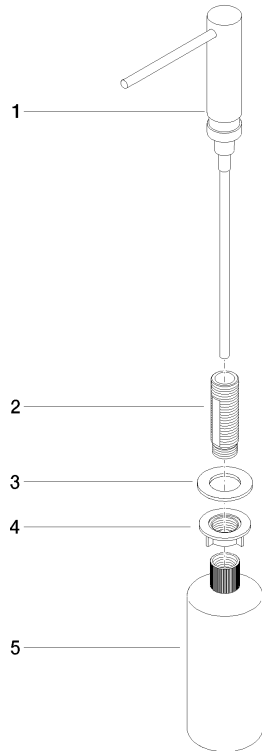

Dispenser without rosette - Platinum

ELIO

82 424 970

- 124mm projection
- 500 ml bottle
- can be filled from the top
- rotating pump head
- height 125 mm
- width 30mm
- hole diameter 25 mm

Fits ELIO, ENO, MEM, META SQUARE, SYNC and TARA ULTRA

Fits: ELIO, MEM, ENO, SYNC, TARA ULTRA, META SQUARE

	Platinum	82 424 970-08
	Chrome	82 424 970-00
	Brushed Platinum	82 424 970-06
	Durabrace (23kt Gold)	82 424 970-09
	Dark Chrome	82 424 970-19
	Brushed Durabrace (23kt Gold)	82 424 970-28
	Matte Black	82 424 970-33
	Brushed Champagne (22kt Gold)	82 424 970-46
	Champagne (22kt Gold)	82 424 970-47
	Brushed Chrome	82 424 970-93
	Brushed Dark Platinum	82 424 970-99

82 424 970

mm [inches]

82 424 970

Parts for other finishes can be found here: [Chrome](#)

Spare parts list

No.	Item Number	Name	Quantity used	Delivery time
1	90 10 10 539 00-08	dispenser	1	40
2	08 10 10 527 90	holder	1	2
3	09 14 05 014 90	seal	1	2
4	08 10 10 517 90	nut	1	2
5	90 10 10 603 00 90	container	1	2