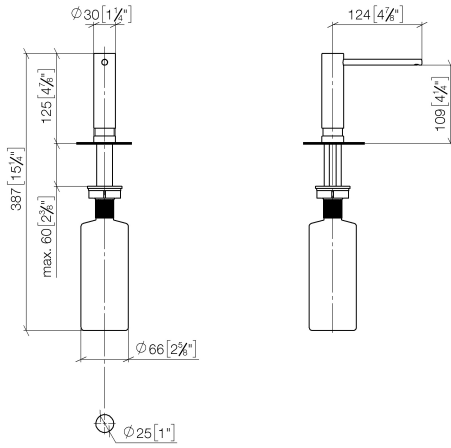

Dispenser without rosette - Durabronz (23kt Gold)

ELIO

82 424 970

- 124mm projection
- 500 ml bottle
- can be filled from the top
- rotating pump head
- height 125 mm
- width 30mm
- hole diameter 25 mm

Fits ELIO, ENO, MEM, META SQUARE, SYNC and TARA ULTRA

Fits: ELIO, MEM, ENO, SYNC, TARA ULTRA, META SQUARE

	Durabronz (23kt Gold)	82 424 970-09
	Chrome	82 424 970-00
	Brushed Platinum	82 424 970-06
	Platinum	82 424 970-08
	Dark Chrome	82 424 970-19
	Brushed Durabronz (23kt Gold)	82 424 970-28
	Matte Black	82 424 970-33
	Brushed Champagne (22kt Gold)	82 424 970-46
	Champagne (22kt Gold)	82 424 970-47
	Brushed Chrome	82 424 970-93
	Brushed Dark Platinum	82 424 970-99

82 424 970

mm [inches]

82 424 970

Parts for other finishes can be found here: [Chrome](#)

Spare parts list

No.	Item Number	Name	Quantity used	Delivery time
1	90 10 10 539 00-09	dispenser	1	40
2	08 10 10 527 90	holder	1	2
3	09 14 05 014 90	seal	1	2
4	08 10 10 517 90	nut	1	2
5	90 10 10 603 00 90	container	1	2