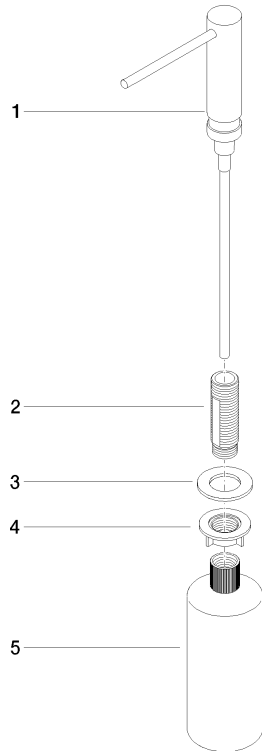

**Dispenser without rosette - Brushed Durabron (23kt Gold)**

ELIO

82 424 970

- 124mm projection
- 500 ml bottle
- can be filled from the top
- rotating pump head
- height 125 mm
- width 30mm
- hole diameter 25 mm

Fits ELIO, ENO, MEM, META SQUARE, SYNC and TARA ULTRA

Fits: ELIO, MEM, ENO, SYNC, TARA ULTRA, META SQUARE

	Brushed Durabron (23kt Gold)	82 424 970-28
	Chrome	82 424 970-00
	Brushed Platinum	82 424 970-06
	Platinum	82 424 970-08
	Durabron (23kt Gold)	82 424 970-09
	Dark Chrome	82 424 970-19
	Matte Black	82 424 970-33
	Brushed Champagne (22kt Gold)	82 424 970-46
	Champagne (22kt Gold)	82 424 970-47
	Brushed Chrome	82 424 970-93
	Brushed Dark Platinum	82 424 970-99

82 424 970

mm [inches]

82 424 970

Parts for other finishes can be found here: [Chrome](#)

### Spare parts list

No.	Item Number	Name	Quantity used	Delivery time
1	90 10 10 539 00-28	dispenser	1	20
2	08 10 10 527 90	holder	1	2
3	09 14 05 014 90	seal	1	2
4	08 10 10 517 90	nut	1	2
5	90 10 10 603 00 90	container	1	2